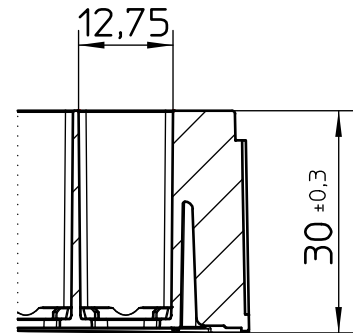

Valid for Item-No.: 803202, 803202-128, 803202-2DG, 803277, 803242

Item-No. 803242 is light blue

"All dimensions in mm"

Customer drawing subject to change without notice!

Uncontrolled Copy

Prior Issue	Drawn	Approved	Released	CONFIDENTIAL: Information contained in this document or drawing is confidential and proprietary to Greiner Bio-One GmbH. This document may not be reproduced for any reason without written permission from Greiner Bio-One GmbH. All rights of design, invention, and copyright are reserved.
Revision 7	Date 2011/09/07	Date 2022/11/04	Date 2022/11/07	
Date 2020/05/04	Name forb	Name forb	Name kleber	

Valid for Item-No.: 803202, 803202-128, 803202-2DG, 803277, 803242

Item - No. 803242 is light blue

"All dimensions in mm"

Customer drawing subject to change without notice!

Uncontrolled Copy

Prior Issue	Drawn	Approved	Released	CONFIDENTIAL: Information contained in this document or drawing is confidential and proprietary to Greiner Bio-One GmbH. This document may not be reproduced for any reason without written permission from Greiner Bio-One GmbH. All rights of design, invention, and copyright are reserved.
Revision 7	Date 2011/09/07	Date 2022/11/04	Date 2022/11/07	
Date 2020/05/04	Name forb	Name forb	Name kleber	