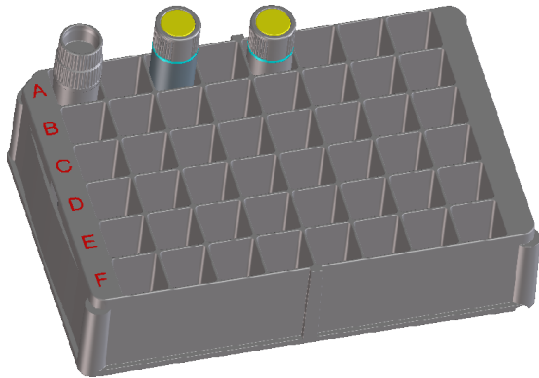

Valid for Item-No.: 803202, 803202-128, 803202-2DG, 803277, 803242

Item-No. 803242 is light blue

"All dimensions in mm"

Customer drawing subject to change without notice!

Uncontrolled Copy

Prior Issue	Drawn	Approved	Released	CONFIDENTIAL: Information contained in this document or drawing is confidential and proprietary to Greiner Bio-One GmbH. This document may not be reproduced for any reason without written permission from Greiner Bio-One GmbH. All rights of design, invention, and copyright are reserved.
Revision 7	Date 2011/09/07	Date 2022/11/04	Date 2022/11/07	
Date 2020/05/04	Name forb	Name forb	Name kleber	

Valid for Item-No.: 803202, 803202-128, 803202-2DG, 803277, 803242

Item - No. 803242 is light blue

"All dimensions in mm"

Customer drawing subject to change without notice!

Uncontrolled Copy

Prior Issue	Drawn	Approved	Released	CONFIDENTIAL: Information contained in this document or drawing is confidential and proprietary to Greiner Bio-One GmbH. This document may not be reproduced for any reason without written permission from Greiner Bio-One GmbH. All rights of design, invention, and copyright are reserved.
Revision 7	Date 2011/09/07	Date 2022/11/04	Date 2022/11/07	
Date 2020/05/04	Name forb	Name forb	Name kleber	