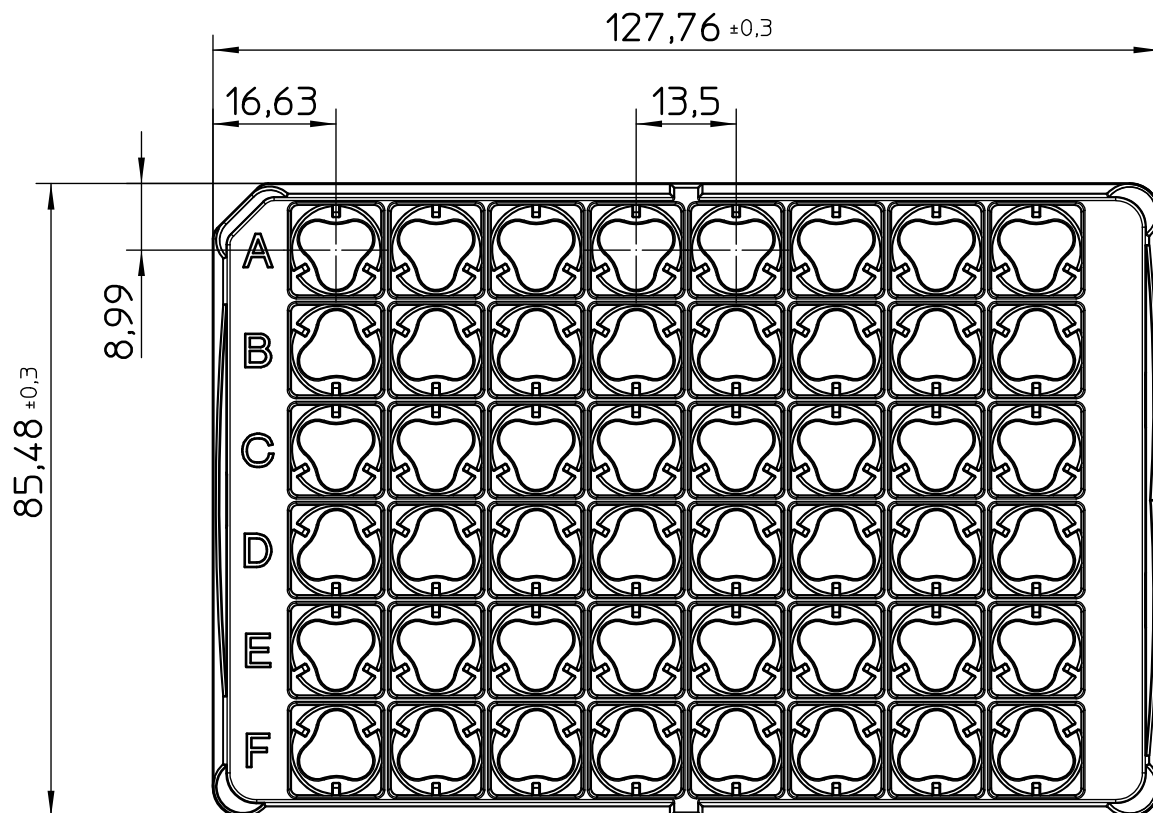

Valid for Item-No.: 803202, 803202-128, 803202-2DG, 803277, 803242

Item-No. 803242 is light blue

"All dimensions in mm"

Customer drawing subject to change without notice!

Uncontrolled Copy

Prior Issue	Drawn	Approved	Released	CONFIDENTIAL: Information contained in this document or drawing is confidential and proprietary to Greiner Bio-One GmbH. This document may not be reproduced for any reason without written permission from Greiner Bio-One GmbH. All rights of design, invention, and copyright are reserved.
Revision 7	Date 2011/09/07	Date 2022/11/04	Date 2022/11/07	
Date 2020/05/04	Name forb	Name forb	Name kleber	

Valid for Item-No.: 803202, 803202-128, 803202-2DG, 803277, 803242

Item - No. 803242 is light blue

"All dimensions in mm"

Customer drawing subject to change without notice!

Uncontrolled Copy

Prior Issue	Drawn	Approved	Released	CONFIDENTIAL: Information contained in this document or drawing is confidential and proprietary to Greiner Bio-One GmbH. This document may not be reproduced for any reason without written permission from Greiner Bio-One GmbH. All rights of design, invention, and copyright are reserved.
Revision 7	Date 2011/09/07	Date 2022/11/04	Date 2022/11/07	
Date 2020/05/04	Name forb	Name forb	Name kleber	