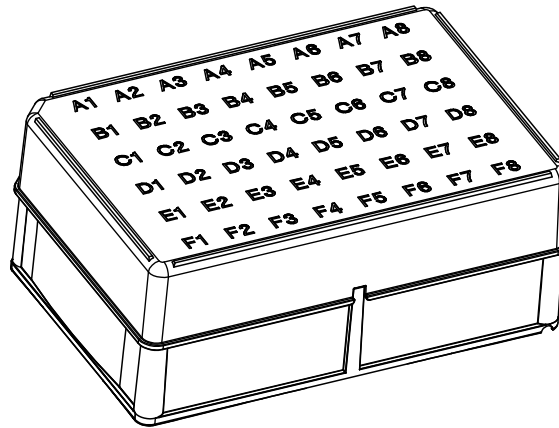

Valid for Item-No.: 803202, 803202-128, 803202-2DG, 803277, 803242

Item-No. 803242 is light blue

"All dimensions in mm"

Customer drawing subject to change without notice!

Uncontrolled Copy

Prior Issue	Drawn	Approved	Released	CONFIDENTIAL: Information contained in this document or drawing is confidential and proprietary to Greiner Bio-One GmbH. This document may not be reproduced for any reason without written permission from Greiner Bio-One GmbH. All rights of design, invention, and copyright are reserved.
Revision 7	Date 2011/09/07	Date 2022/11/04	Date 2022/11/07	
Date 2020/05/04	Name forb	Name forb	Name kleber	

Valid for Item-No.: 803202, 803202-128, 803202-2DG, 803277, 803242

Item - No. 803242 is light blue

"All dimensions in mm"

Customer drawing subject to change without notice!

Uncontrolled Copy

Prior Issue	Drawn	Approved	Released	CONFIDENTIAL: Information contained in this document or drawing is confidential and proprietary to Greiner Bio-One GmbH. This document may not be reproduced for any reason without written permission from Greiner Bio-One GmbH. All rights of design, invention, and copyright are reserved.
Revision 7	Date 2011/09/07	Date 2022/11/04	Date 2022/11/07	
Date 2020/05/04	Name forb	Name forb	Name kleber	