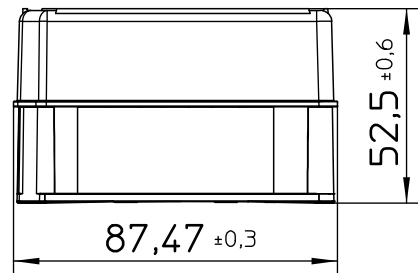

Valid for Item-No.: 803202, 803202-128, 803202-2DG, 803277, 803242

Item-No. 803242 is light blue

"All dimensions in mm"

Customer drawing subject to change without notice!

Uncontrolled Copy

Prior Issue	Drawn	Approved	Released	CONFIDENTIAL: Information contained in this document or drawing is confidential and proprietary to Greiner Bio-One GmbH. This document may not be reproduced for any reason without written permission from Greiner Bio-One GmbH. All rights of design, invention, and copyright are reserved.
Revision 7	Date 2011/09/07	Date 2022/11/04	Date 2022/11/07	
Date 2020/05/04	Name forb	Name forb	Name kleber	

Valid for Item-No.: 803202, 803202-128, 803202-2DG, 803277, 803242

Item - No. 803242 is light blue

"All dimensions in mm"

Customer drawing subject to change without notice!

Uncontrolled Copy

Prior Issue	Drawn	Approved	Released	CONFIDENTIAL: Information contained in this document or drawing is confidential and proprietary to Greiner Bio-One GmbH. This document may not be reproduced for any reason without written permission from Greiner Bio-One GmbH. All rights of design, invention, and copyright are reserved.
Revision 7	Date 2011/09/07	Date 2022/11/04	Date 2022/11/07	
Date 2020/05/04	Name forb	Name forb	Name kleber	