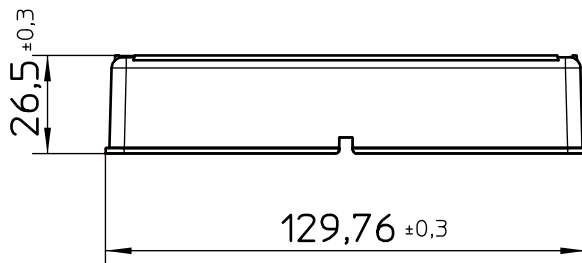

Valid for Item-No.: 803202, 803202-128, 803202-2DG, 803277, 803242

Item-No. 803242 is light blue

"All dimensions in mm"

Customer drawing subject to change without notice!

Uncontrolled Copy

Prior Issue	Drawn	Approved	Released	CONFIDENTIAL: Information contained in this document or drawing is confidential and proprietary to Greiner Bio-One GmbH. This document may not be reproduced for any reason without written permission from Greiner Bio-One GmbH. All rights of design, invention, and copyright are reserved.
Revision 7	Date 2011/09/07	Date 2022/11/04	Date 2022/11/07	
Date 2020/05/04	Name forb	Name forb	Name kleber	

Valid for Item-No.: 803202, 803202-128, 803202-2DG, 803277, 803242

Item - No. 803242 is light blue

"All dimensions in mm"

Customer drawing subject to change without notice!

Uncontrolled Copy

Prior Issue	Drawn	Approved	Released	CONFIDENTIAL: Information contained in this document or drawing is confidential and proprietary to Greiner Bio-One GmbH. This document may not be reproduced for any reason without written permission from Greiner Bio-One GmbH. All rights of design, invention, and copyright are reserved.
Revision 7	Date 2011/09/07	Date 2022/11/04	Date 2022/11/07	
Date 2020/05/04	Name forb	Name forb	Name kleber	