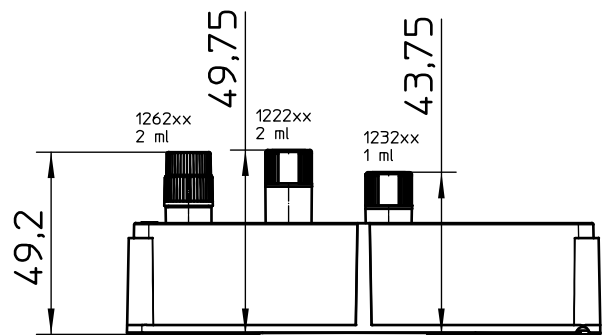

Valid for Item-No.: 803202, 803202-128, 803202-2DG, 803277, 803242

Item-No. 803242 is light blue

"All dimensions in mm"

Customer drawing subject to change without notice!

Uncontrolled Copy

Prior Issue	Drawn	Approved	Released	CONFIDENTIAL: Information contained in this document or drawing is confidential and proprietary to Greiner Bio-One GmbH. This document may not be reproduced for any reason without written permission from Greiner Bio-One GmbH. All rights of design, invention, and copyright are reserved.
Revision 7	Date 2011/09/07	Date 2022/11/04	Date 2022/11/07	
Date 2020/05/04	Name forb	Name forb	Name kleber	

Valid for Item-No.: 803202, 803202-128, 803202-2DG, 803277, 803242

Item - No. 803242 is light blue

"All dimensions in mm"

Customer drawing subject to change without notice!

Uncontrolled Copy

Prior Issue	Drawn	Approved	Released	CONFIDENTIAL: Information contained in this document or drawing is confidential and proprietary to Greiner Bio-One GmbH. This document may not be reproduced for any reason without written permission from Greiner Bio-One GmbH. All rights of design, invention, and copyright are reserved.
Revision 7	Date 2011/09/07	Date 2022/11/04	Date 2022/11/07	
Date 2020/05/04	Name forb	Name forb	Name kleber	