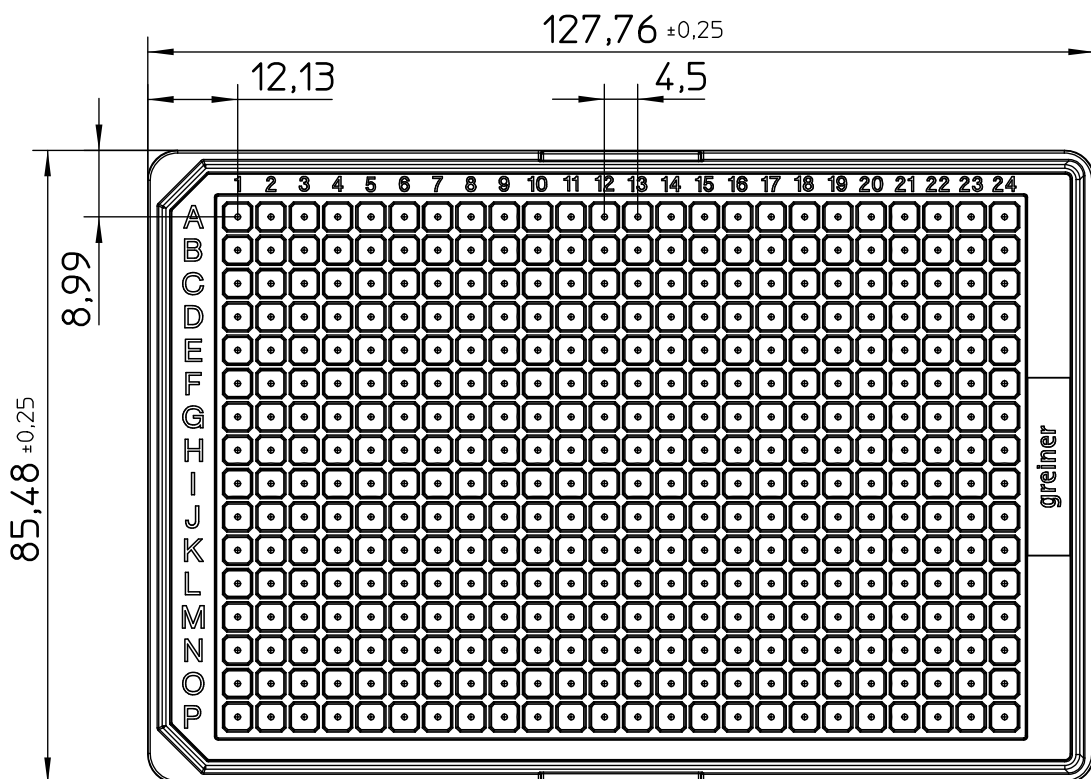

Curvature  $\updownarrow$  Max.Diff 0.25

"All dimensions in mm"

Customer drawing subject to change without notice!

Uncontrolled Copy

Prior Issue	Drawn	Approved	Released	CONFIDENTIAL: Information contained in this document or drawing is confidential and proprietary to Greiner Bio-One GmbH. This document may not be reproduced for any reason without written permission from Greiner Bio-One GmbH. All rights of design, invention, and copyright are reserved.
Revision 1	Date 2016/04/12	Date 2021/06/16	Date 2021/06/17	
Date 2016/04/12	Name schwarzj	Name forb	Name schwarzj	