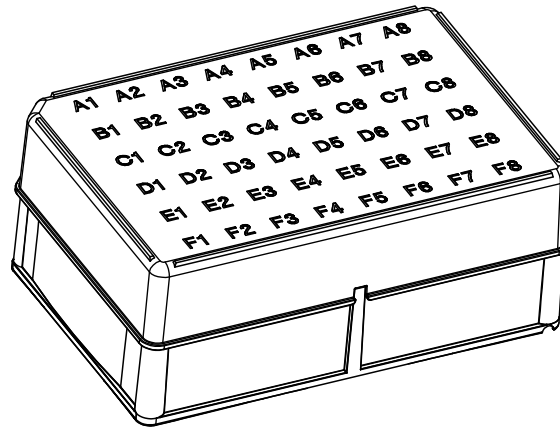

Valid for Item-No.: 803202, 803202-128, 803202-2DG, 803277, 803242

Item-No. 803242 is light blue

"All dimensions in mm"

Customer drawing subject to change without notice!

Uncontrolled Copy

Prior Issue	Drawn	Approved	Released	CONFIDENTIAL: Information contained in this document or drawing is confidential and proprietary to Greiner Bio-One GmbH. This document may not be reproduced for any reason without written permission from Greiner Bio-One GmbH. All rights of design, invention, and copyright are reserved.
Revision 7	Date 2011/09/07	Date 2022/11/04	Date 2022/11/07	
Date 2020/05/04	Name forb	Name forb	Name kleber	

Valid for Item-No.: 803202, 803202-128, 803202-2DG, 803277, 803242

Item - No. 803242 is light blue

"All dimensions in mm"

Customer drawing subject to change without notice!

Uncontrolled Copy

Prior Issue	Drawn	Approved	Released	CONFIDENTIAL: Information contained in this document or drawing is confidential and proprietary to Greiner Bio-One GmbH. This document may not be reproduced for any reason without written permission from Greiner Bio-One GmbH. All rights of design, invention, and copyright are reserved.
Revision 7	Date 2011/09/07	Date 2022/11/04	Date 2022/11/07	
Date 2020/05/04	Name forb	Name forb	Name kleber	