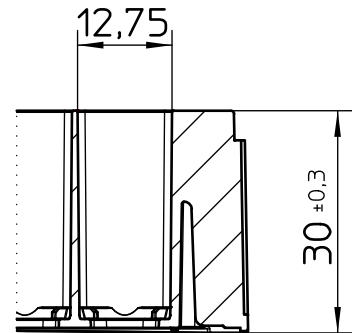

Valid for Item-No.: 803202, 803202-128, 803202-2DG, 803277, 803242

Item-No. 803242 is light blue

"All dimensions in mm"

Customer drawing subject to change without notice!

Uncontrolled Copy

Prior Issue	Drawn	Approved	Released	CONFIDENTIAL: Information contained in this document or drawing is confidential and proprietary to Greiner Bio-One GmbH. This document may not be reproduced for any reason without written permission from Greiner Bio-One GmbH. All rights of design, invention, and copyright are reserved.
Revision 7	Date 2011/09/07	Date 2022/11/04	Date 2022/11/07	
Date 2020/05/04	Name forb	Name forb	Name kleber	

Valid for Item-No.: 803202, 803202-128, 803202-2DG, 803277, 803242

Item - No. 803242 is light blue

"All dimensions in mm"

Customer drawing subject to change without notice!

Uncontrolled Copy

Prior Issue	Drawn	Approved	Released	CONFIDENTIAL: Information contained in this document or drawing is confidential and proprietary to Greiner Bio-One GmbH. This document may not be reproduced for any reason without written permission from Greiner Bio-One GmbH. All rights of design, invention, and copyright are reserved.
Revision 7	Date 2011/09/07	Date 2022/11/04	Date 2022/11/07	
Date 2020/05/04	Name forb	Name forb	Name kleber	