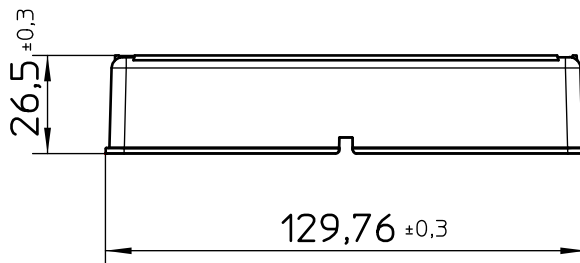

Valid for Item-No.: 803202, 803202-128, 803202-2DG, 803277, 803242

Item-No. 803242 is light blue

"All dimensions in mm"

Customer drawing subject to change without notice!

Uncontrolled Copy

Prior Issue	Drawn	Approved	Released	CONFIDENTIAL: Information contained in this document or drawing is confidential and proprietary to Greiner Bio-One GmbH. This document may not be reproduced for any reason without written permission from Greiner Bio-One GmbH. All rights of design, invention, and copyright are reserved.
Revision 7	Date 2011/09/07	Date 2022/11/04	Date 2022/11/07	
Date 2020/05/04	Name forb	Name forb	Name kleber	

Valid for Item-No.: 803202, 803202-128, 803202-2DG, 803277, 803242

Item - No. 803242 is light blue

"All dimensions in mm"

Customer drawing subject to change without notice!

Uncontrolled Copy

Prior Issue	Drawn	Approved	Released	CONFIDENTIAL: Information contained in this document or drawing is confidential and proprietary to Greiner Bio-One GmbH. This document may not be reproduced for any reason without written permission from Greiner Bio-One GmbH. All rights of design, invention, and copyright are reserved.
Revision 7	Date 2011/09/07	Date 2022/11/04	Date 2022/11/07	
Date 2020/05/04	Name forb	Name forb	Name kleber	