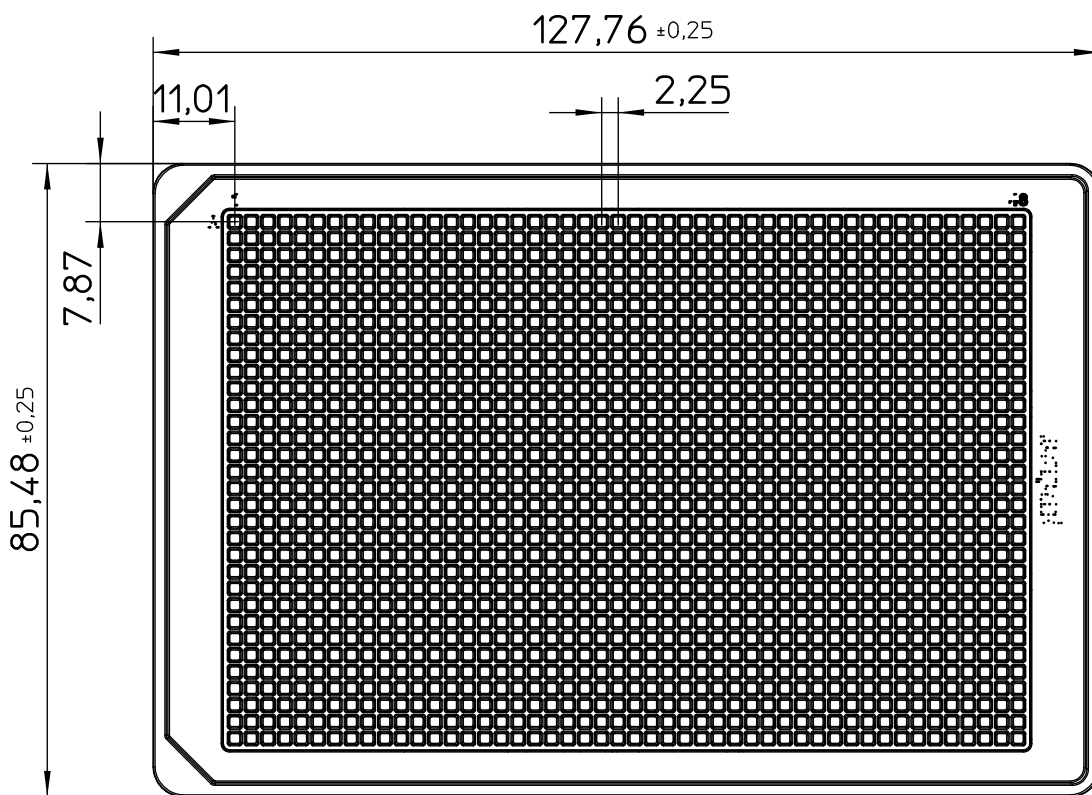

Curvature +0,25
0

"All dimensions in mm"

Customer drawing subject to change without notice!

Uncontrolled Copy

Prior Issue	Drawn	Approved	Released	CONFIDENTIAL: Information contained in this document or drawing is confidential and proprietary to Greiner Bio-One GmbH. This document may not be reproduced for any reason without written permission from Greiner Bio-One GmbH. All rights of design, invention, and copyright are reserved.
Revision 5	Date 2012/04/11	Date 2021/10/13	Date 2021/10/13	
Date 2016/06/03	Name forb	Name forb	Name schwarzj	