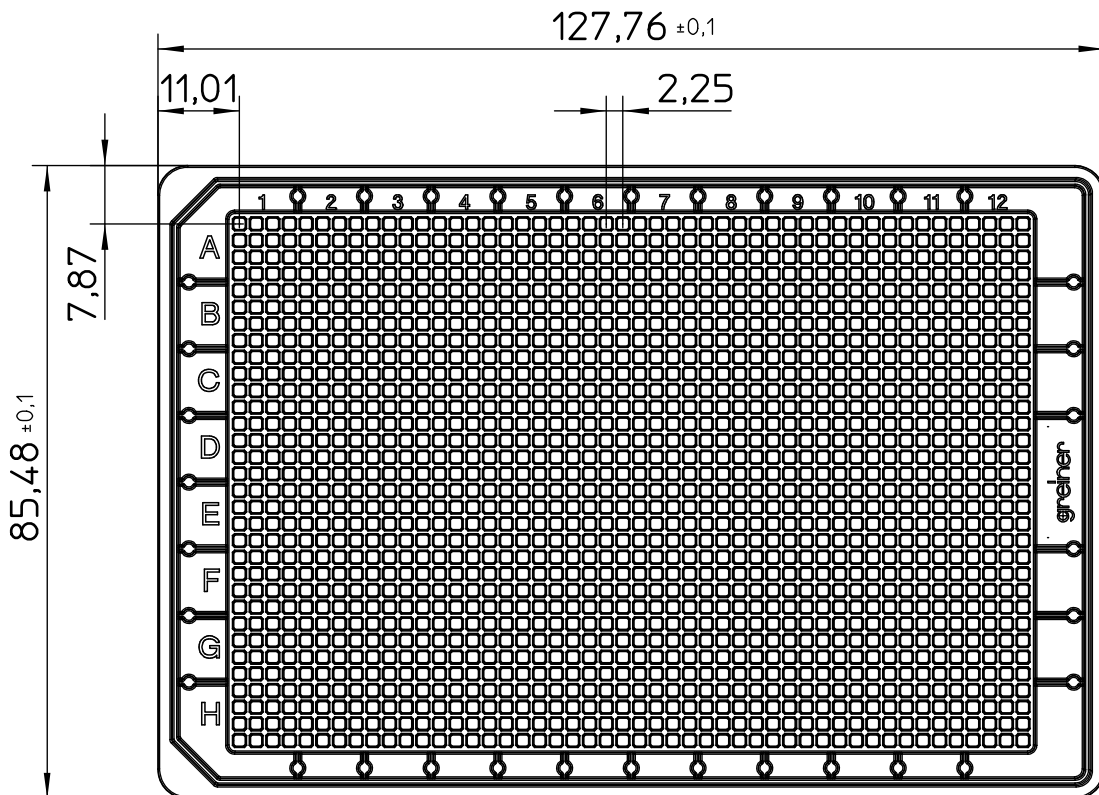

Curvature +0,1
-0,1

"All dimensions in mm"

Customer drawing subject to change without notice!

Uncontrolled Copy

Prior Issue	Drawn	Approved	Released	CONFIDENTIAL: Information contained in this document or drawing is confidential and proprietary to Greiner Bio-One GmbH. This document may not be reproduced for any reason without written permission from Greiner Bio-One GmbH. All rights of design, invention, and copyright are reserved.
Revision 4	Date 2014/05/09	Date 2021/12/06	Date 2022/11/07	
Date 2017/02/13	Name schwarzj	Name forb	Name kleber	