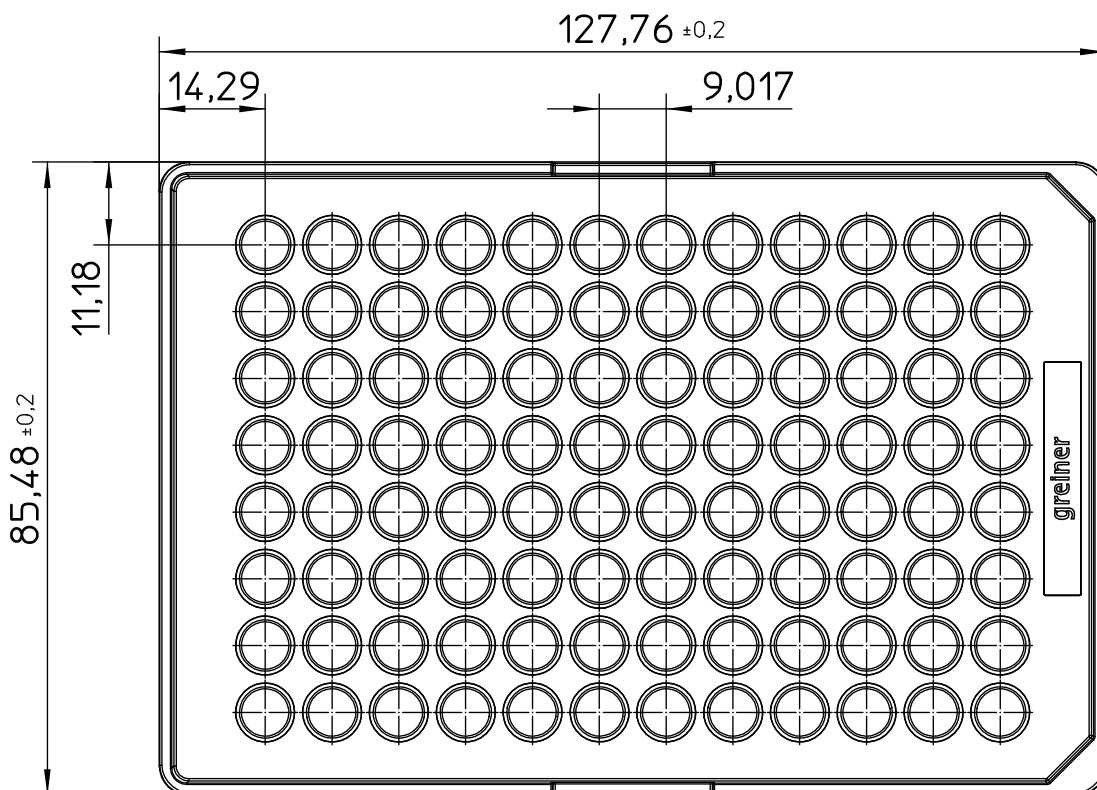

Curvature max.0,2

"All dimensions in mm"

Customer drawing subject to change without notice!

Uncontrolled Copy

Prior Issue	Drawn	Approved	Released	CONFIDENTIAL: Information contained in this document or drawing is confidential and proprietary to Greiner Bio-One GmbH. This document may not be reproduced for any reason without written permission from Greiner Bio-One GmbH. All rights of design, invention, and copyright are reserved.
Revision 2	Date 2015/03/16	Date 2021/06/15	Date 2021/09/10	
Date 2017/02/09	Name schwarzj	Name forb	Name schwarzj	