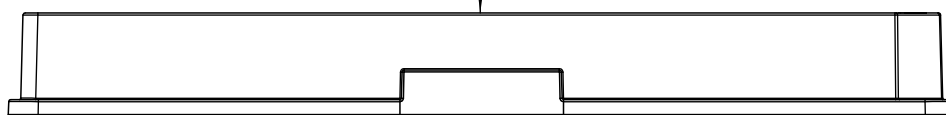

Curvature max.0,2

"All dimensions in mm"

Customer drawing subject to change without notice!

Uncontrolled Copy

Prior Issue	Drawn	Approved	Released	CONFIDENTIAL: Information contained in this document or drawing is confidential and proprietary to Greiner Bio-One GmbH. This document may not be reproduced for any reason without written permission from Greiner Bio-One GmbH. All rights of design, invention, and copyright are reserved.
Revision 2	Date 2015/03/16	Date 2021/06/15	Date 2021/09/10	
Date 2017/02/09	Name schwarzj	Name forb	Name schwarzj	