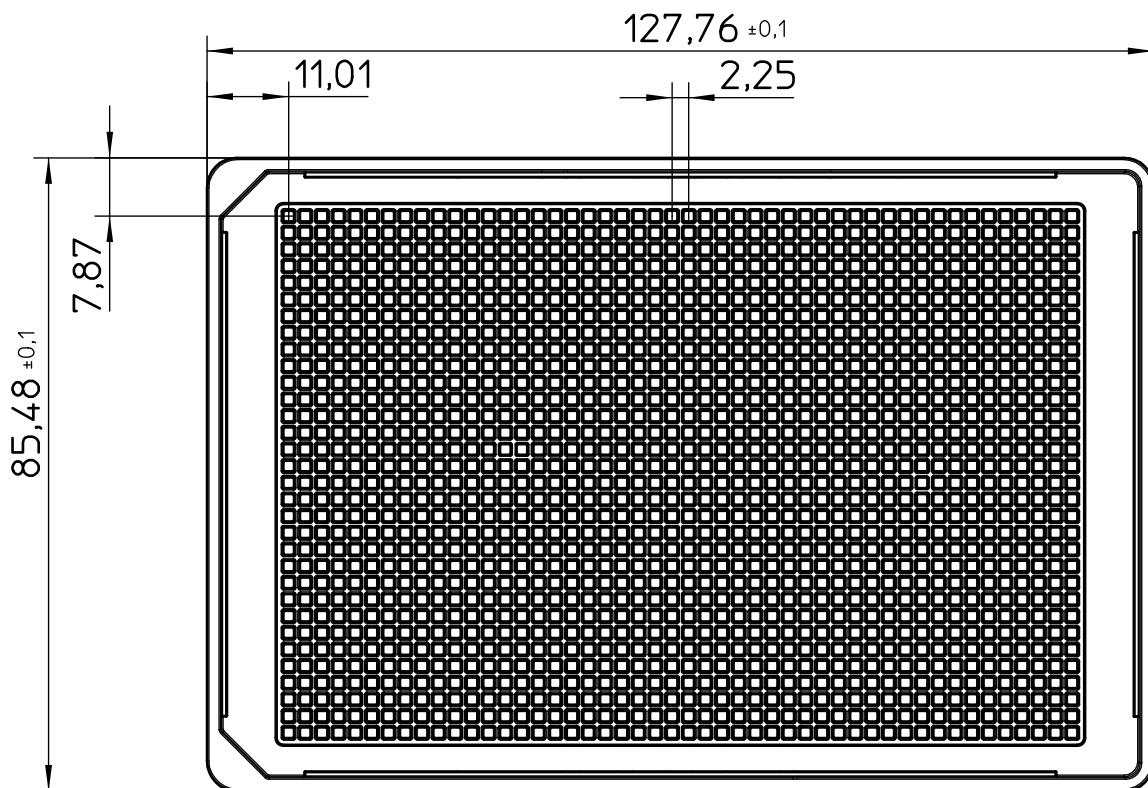

Curvature max.0,15

"All dimensions in mm"

Customer drawing subject to change without notice!

Uncontrolled Copy

Prior Issue	Drawn	Approved	Released	CONFIDENTIAL: Information contained in this document or drawing is confidential and proprietary to Greiner Bio-One GmbH. This document may not be reproduced for any reason without written permission from Greiner Bio-One GmbH. All rights of design, invention, and copyright are reserved.
Revision 4	Date 2011/04/15	Date 2021/10/13	Date 2021/10/13	
Date 2017/01/31	Name forb	Name forb	Name schwarzj	