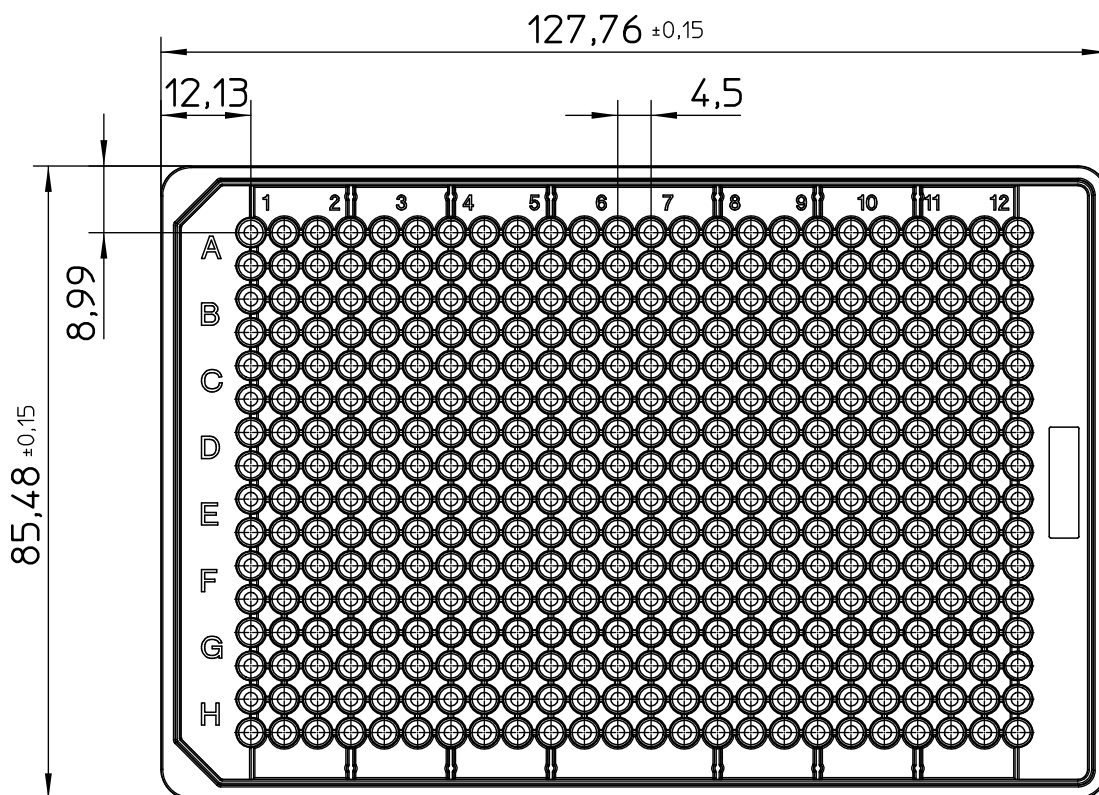

Curvature max.0,15

"All dimensions in mm"

Customer drawing subject to change without notice!

Uncontrolled Copy

Prior Issue	Drawn	Approved	Released	CONFIDENTIAL: Information contained in this document or drawing is confidential and proprietary to Greiner Bio-One GmbH. This document may not be reproduced for any reason without written permission from Greiner Bio-One GmbH. All rights of design, invention, and copyright are reserved.
Revision 6	Date 2011/03/23	Date 2021/06/07	Date 2021/06/07	
Date 2019/08/22	Name forb	Name forb	Name kessler	