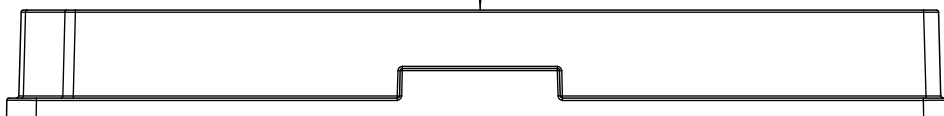

Curvature max.0,2

127,76 ±0,2

"All dimensions in mm"

Customer drawing subject to change without notice!

Uncontrolled Copy

Prior Issue	Drawn	Approved	Released	CONFIDENTIAL: Information contained in this document or drawing is confidential and proprietary to Greiner Bio-One GmbH. This document may not be reproduced for any reason without written permission from Greiner Bio-One GmbH. All rights of design, invention, and copyright are reserved.
Revision 4	Date 2011/02/21	Date 2022/11/09	Date 2022/11/09	
Date 2020/02/20	Name forb	Name forb	Name kleber	