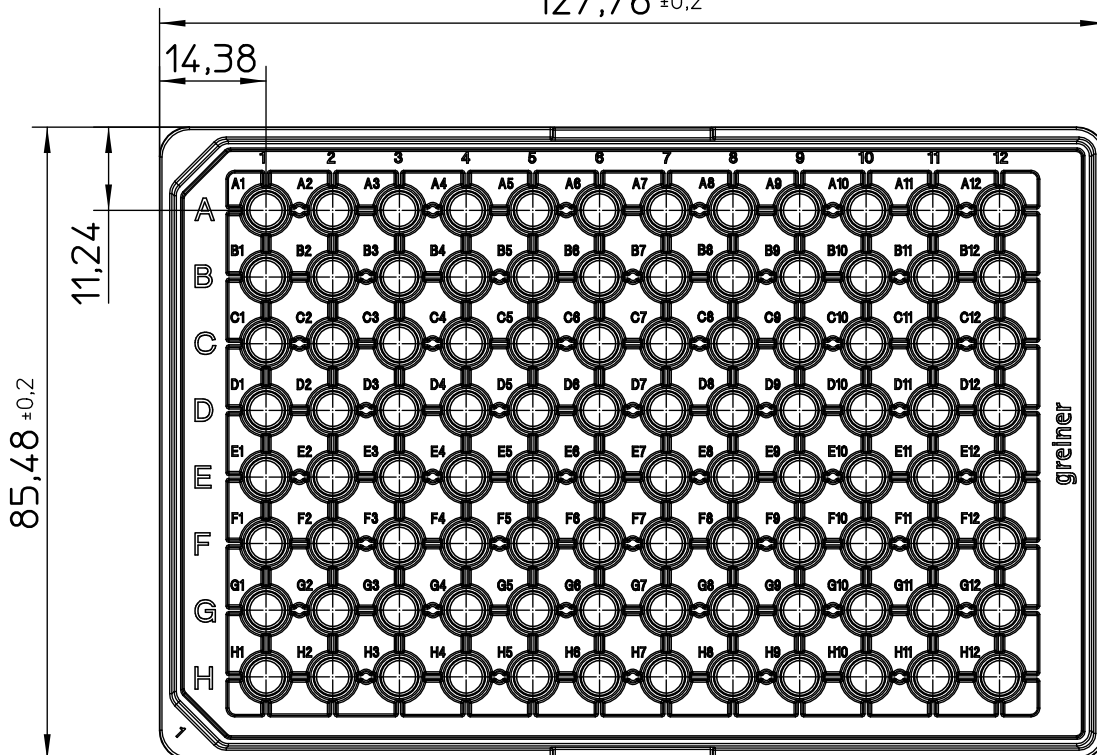

Curvature max.0,2

127,76 ±0,2

"All dimensions in mm"

Customer drawing subject to change without notice!

Uncontrolled Copy

Prior Issue	Drawn	Approved	Released	CONFIDENTIAL: Information contained in this document or drawing is confidential and proprietary to Greiner Bio-One GmbH. This document may not be reproduced for any reason without written permission from Greiner Bio-One GmbH. All rights of design, invention, and copyright are reserved.
Revision 4	Date 2011/02/21	Date 2022/11/09	Date 2022/11/09	
Date 2020/02/20	Name forb	Name forb	Name kleber	