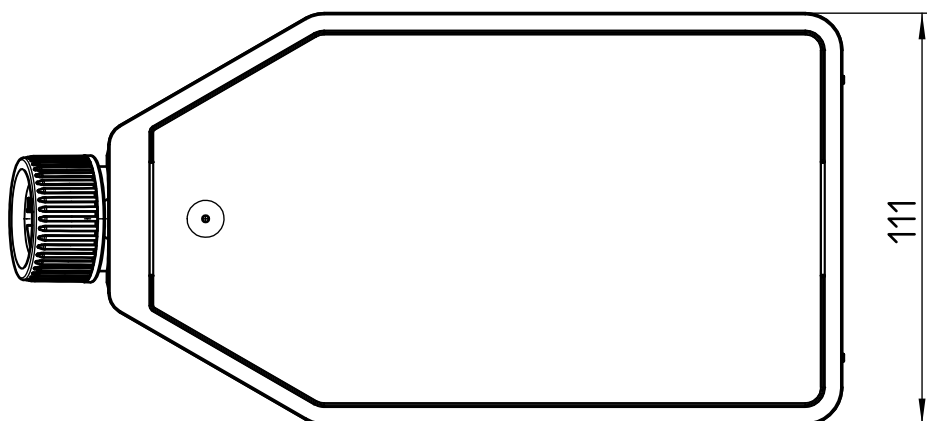

Curvature +0,5  
-0,1

"All dimensions in mm"

Customer drawing subject to change without notice!

Uncontrolled Copy

Prior Issue	Drawn	Approved	Released	CONFIDENTIAL: Information contained in this document or drawing is confidential and proprietary to Greiner Bio-One GmbH. This document may not be reproduced for any reason without written permission from Greiner Bio-One GmbH. All rights of design, invention, and copyright are reserved.
Revision 4	Date 2013/01/15	Date 2024/07/23	Date 2024/07/23	
Date 2022/11/10	Name forb	Name kleber	Name ziegler	