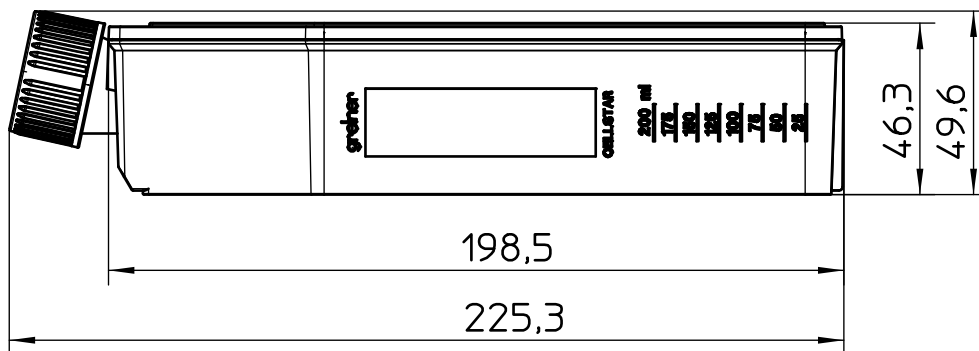

Curvature +0,5  
-0,1

"All dimensions in mm"

Customer drawing subject to change without notice!

Uncontrolled Copy

Prior Issue	Drawn	Approved	Released	CONFIDENTIAL: Information contained in this document or drawing is confidential and proprietary to Greiner Bio-One GmbH. This document may not be reproduced for any reason without written permission from Greiner Bio-One GmbH. All rights of design, invention, and copyright are reserved.
Revision 4	Date 2013/01/15	Date 2024/07/23	Date 2024/07/23	
Date 2022/11/10	Name forb	Name kleber	Name ziegler	