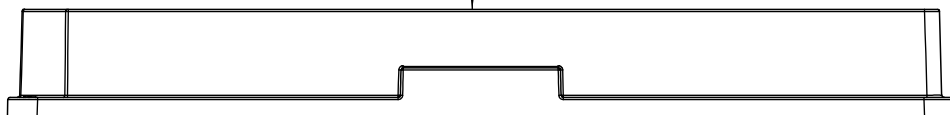

Curvature max.0,2

"All dimensions in mm"

Customer drawing subject to change without notice!

Uncontrolled Copy

Prior Issue	Drawn	Approved	Released	CONFIDENTIAL: Information contained in this document or drawing is confidential and proprietary to Greiner Bio-One GmbH. This document may not be reproduced for any reason without written permission from Greiner Bio-One GmbH. All rights of design, invention, and copyright are reserved.
Revision	Date	Date	Date	
2	2011/05/03	2021/09/27	2021/09/27	
Date	Name	Name	Name	
2015/01/22	forb	forb	schwarzj	