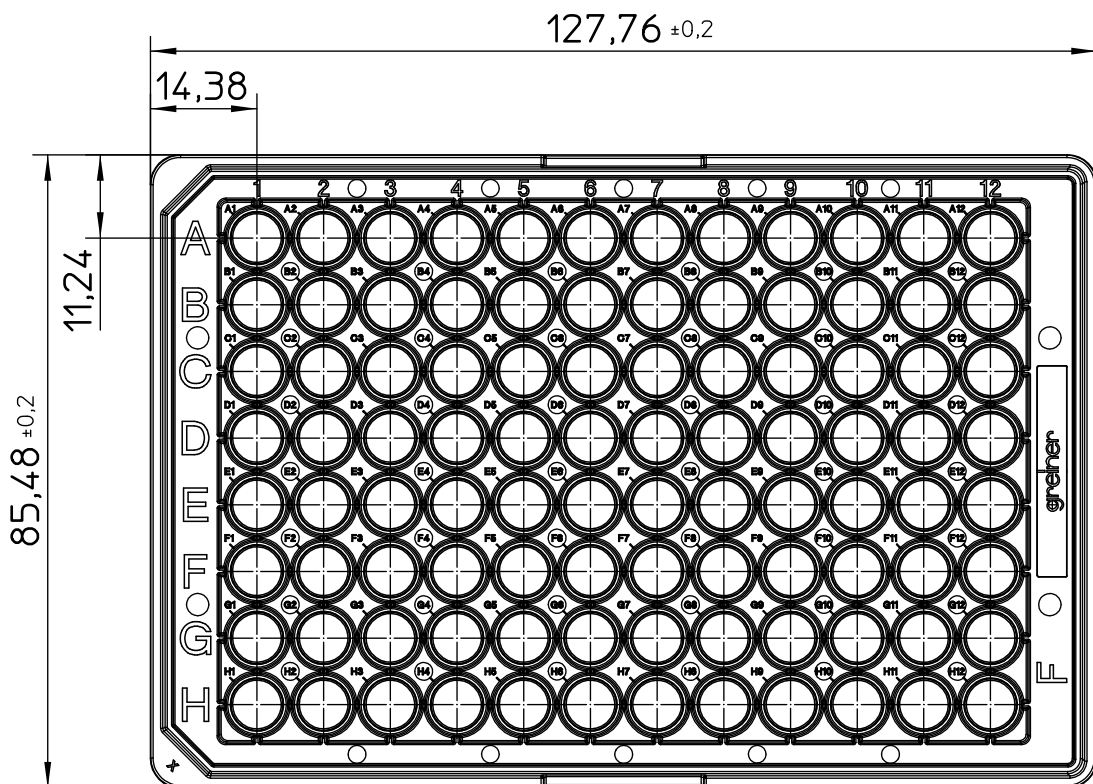

Curvature max.0,2

"All dimensions in mm"

Customer drawing subject to change without notice!

Uncontrolled Copy

Prior Issue	Drawn	Approved	Released	CONFIDENTIAL: Information contained in this document or drawing is confidential and proprietary to Greiner Bio-One GmbH. This document may not be reproduced for any reason without written permission from Greiner Bio-One GmbH. All rights of design, invention, and copyright are reserved.
Revision	Date	Date	Date	
2	2011/05/03	2021/09/27	2021/09/27	
Date	Name	Name	Name	
2015/01/22	forb	forb	schwarzj	