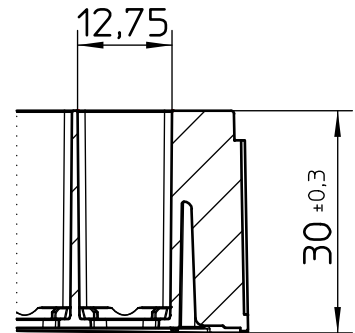

Valid for Item-No.: 803202, 803202-128, 803202-2DG, 803277, 803242

Item-No. 803242 is light blue

"All dimensions in mm"

Customer drawing subject to change without notice!

Uncontrolled Copy

Prior Issue	Drawn	Approved	Released	CONFIDENTIAL: Information contained in this document or drawing is confidential and proprietary to Greiner Bio-One GmbH. This document may not be reproduced for any reason without written permission from Greiner Bio-One GmbH. All rights of design, invention, and copyright are reserved.
Revision 7	Date 2011/09/07	Date 2022/11/04	Date 2022/11/07	
Date 2020/05/04	Name forb	Name forb	Name kleber	

Valid for Item-No.: 803202, 803202-128, 803202-2DG, 803277, 803242

Item - No. 803242 is light blue

"All dimensions in mm"

Customer drawing subject to change without notice!

Uncontrolled Copy

Prior Issue	Drawn	Approved	Released	CONFIDENTIAL: Information contained in this document or drawing is confidential and proprietary to Greiner Bio-One GmbH. This document may not be reproduced for any reason without written permission from Greiner Bio-One GmbH. All rights of design, invention, and copyright are reserved.
Revision 7	Date 2011/09/07	Date 2022/11/04	Date 2022/11/07	
Date 2020/05/04	Name forb	Name forb	Name kleber	