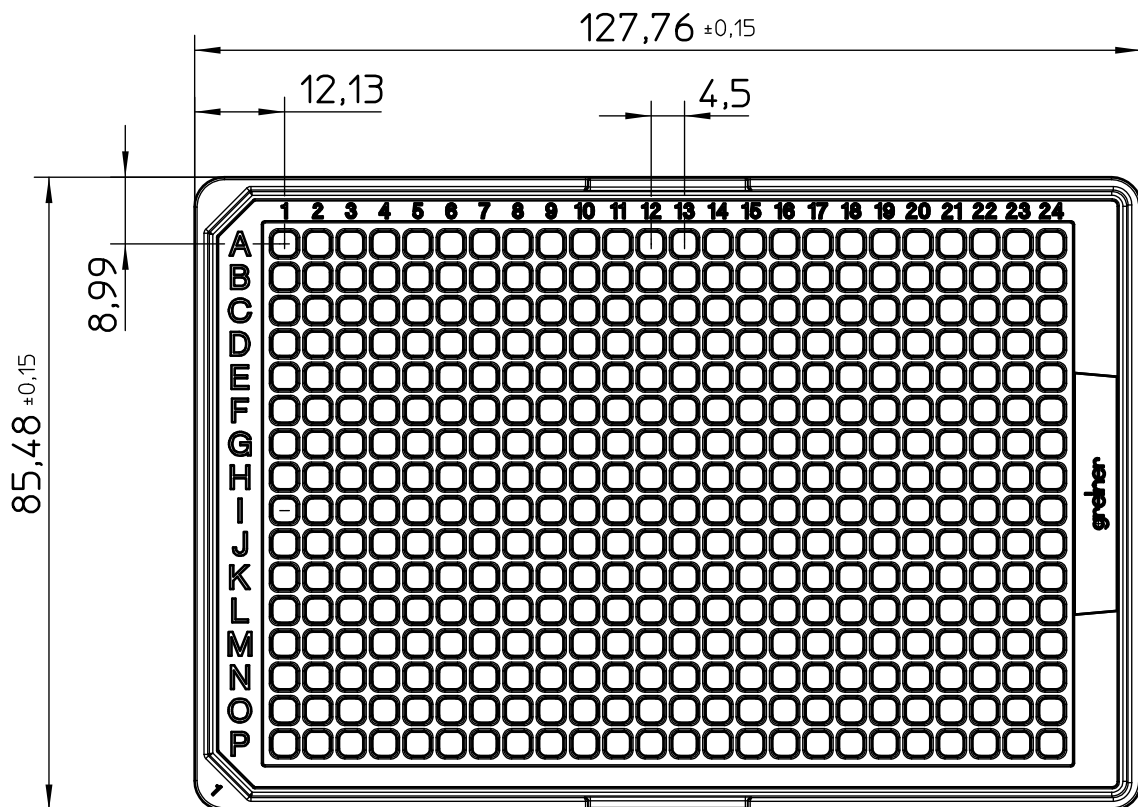

Curvature
+0.20
-0.15

"All dimensions in mm"

Customer drawing subject to change without notice!

Uncontrolled Copy

Prior Issue	Drawn	Approved	Released	CONFIDENTIAL: Information contained in this document or drawing is confidential and proprietary to Greiner Bio-One GmbH. This document may not be reproduced for any reason without written permission from Greiner Bio-One GmbH. All rights of design, invention, and copyright are reserved.
Revision	Date 2015/05/07	Date 2020/08/14	Date 2020/08/14	
Date	Name forb	Name schwarzj	Name sonntag	