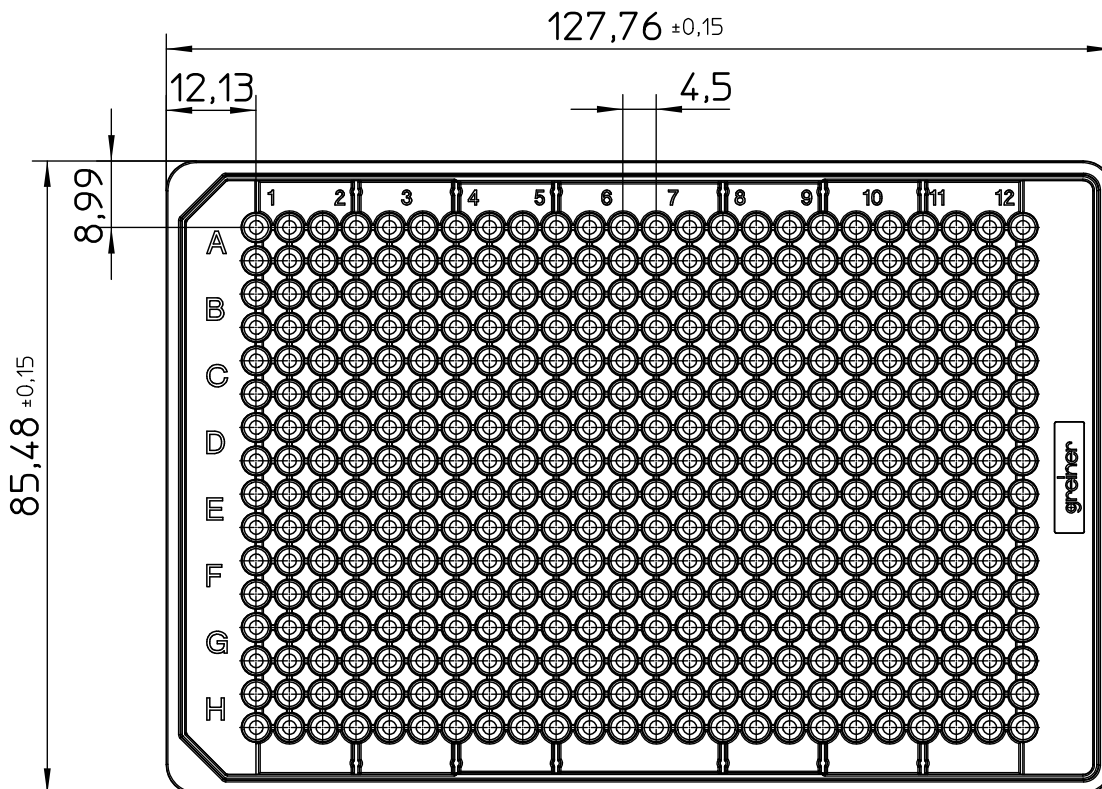

Curvature  $\updownarrow$  Max.Diff 0.15

"All dimensions in mm"

Customer drawing subject to change without notice!

Uncontrolled Copy

| Prior Issue | Drawn              | Approved           | Released           | CONFIDENTIAL: Information contained in this document or drawing is confidential and proprietary to Greiner Bio-One GmbH. This document may not be reproduced for any reason without written permission from Greiner Bio-One GmbH. All rights of design, invention, and copyright are reserved. |
|-------------|--------------------|--------------------|--------------------|--|
| Revision    | Date<br>2023/03/28 | Date<br>2023/04/03 | Date<br>2023/04/03 |  |
| Date        | Name<br>forb       | Name<br>forb       | Name<br>ziegler    |  |