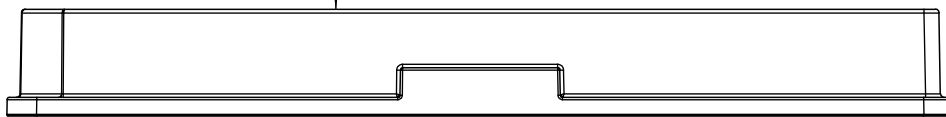

Curvature
+0,2
-0,15

"All dimensions in mm"

Customer drawing subject to change without notice!

Uncontrolled Copy

Prior Issue	Drawn	Approved	Released	CONFIDENTIAL: Information contained in this document or drawing is confidential and proprietary to Greiner Bio-One GmbH. This document may not be reproduced for any reason without written permission from Greiner Bio-One GmbH. All rights of design, invention, and copyright are reserved.
Revision 2	Date 2018/05/02	Date 2021/09/29	Date 2021/09/29	
Date 2020/10/14	Name forb	Name schwarzj	Name forb	