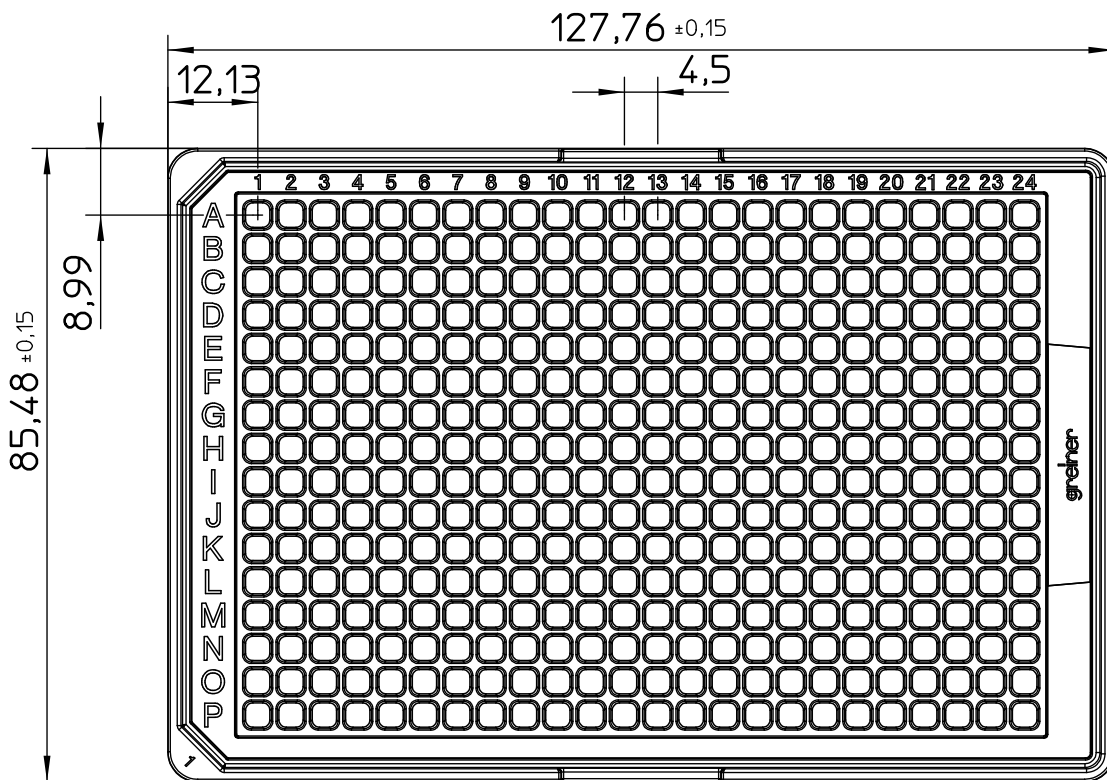

Curvature
+0,2
-0,15

"All dimensions in mm"

Customer drawing subject to change without notice!

Uncontrolled Copy

Prior Issue	Drawn	Approved	Released	CONFIDENTIAL: Information contained in this document or drawing is confidential and proprietary to Greiner Bio-One GmbH. This document may not be reproduced for any reason without written permission from Greiner Bio-One GmbH. All rights of design, invention, and copyright are reserved.
Revision 2	Date 2018/05/02	Date 2021/09/29	Date 2021/09/29	
Date 2020/10/14	Name forb	Name schwarzj	Name forb	