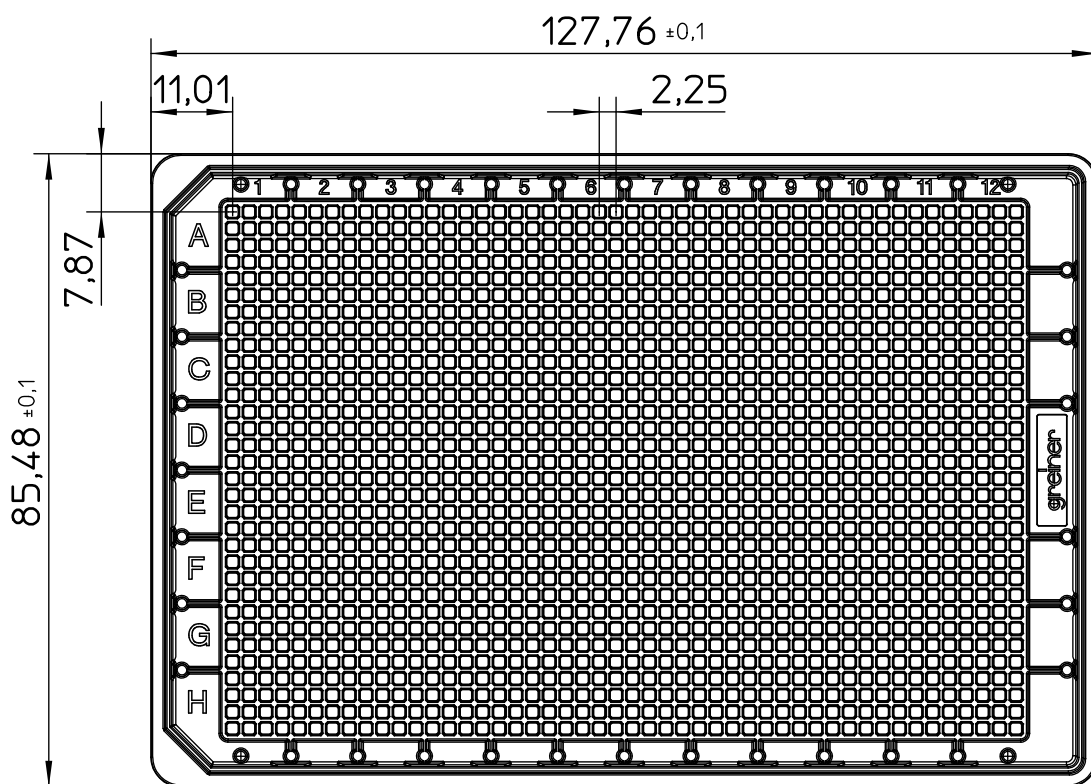

Curvature +0,1
-0,1

"All dimensions in mm"

Customer drawing subject to change without notice!

Uncontrolled Copy

Prior Issue	Drawn	Approved	Released	CONFIDENTIAL: Information contained in this document or drawing is confidential and proprietary to Greiner Bio-One GmbH. This document may not be reproduced for any reason without written permission from Greiner Bio-One GmbH. All rights of design, invention, and copyright are reserved.
Revision 6	Date 2011/09/01	Date 2021/12/06	Date 2022/11/02	
Date 2019/09/04	Name forb	Name forb	Name kleber	