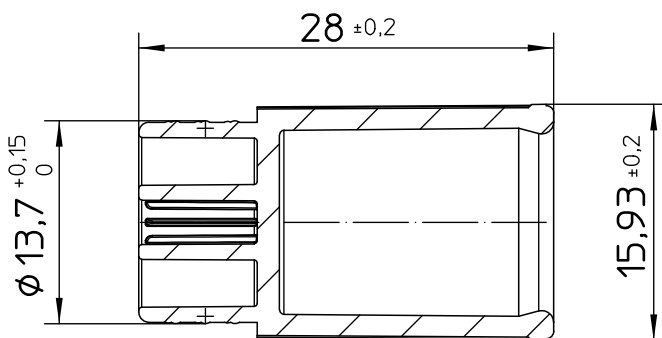

Valid for Item-No.: 420161

Material:  
timber with cotton

"All dimensions in mm"

Customer drawing subject to change without notice!

Uncontrolled Copy

Prior Issue	Drawn	Approved	Released	CONFIDENTIAL: Information contained in this document or drawing is confidential and proprietary to Greiner Bio-One GmbH. This document may not be reproduced for any reason without written permission from Greiner Bio-One GmbH. All rights of design, invention, and copyright are reserved.
Revision	Date	Date	Date	
6	2011/06/15	2025/01/03	2025/01/03	
Date	Name	Name	Name	
2022/02/17	forb	kleber	ziegler	

Valid for Item-No.: 420161

"All dimensions in mm"

Customer drawing subject to change without notice!

Uncontrolled Copy

Prior Issue	Drawn	Approved	Released	CONFIDENTIAL: Information contained in this document or drawing is confidential and proprietary to Greiner Bio-One GmbH. This document may not be reproduced for any reason without written permission from Greiner Bio-One GmbH. All rights of design, invention, and copyright are reserved.
Revision 6	Date 2011/06/15	Date 2025/01/03	Date 2025/01/03	
Date 2022/02/17	Name forb	Name kleber	Name ziegler	