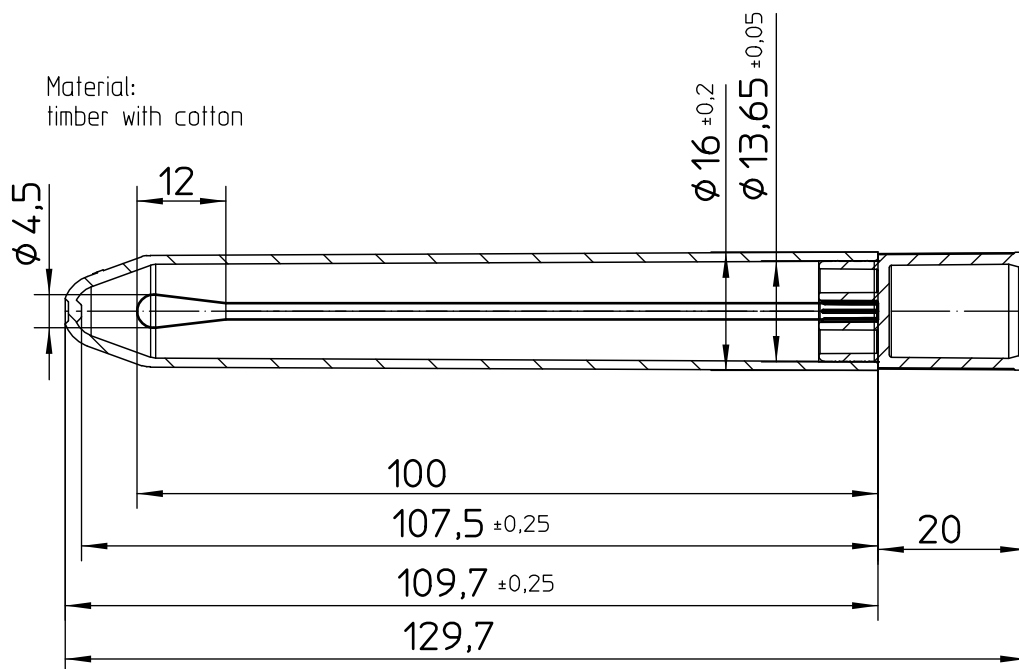

Valid for Item-No.: 420161

Material:  
timber with cotton

"All dimensions in mm"

Customer drawing subject to change without notice!

Uncontrolled Copy

Prior Issue	Drawn	Approved	Released	CONFIDENTIAL: Information contained in this document or drawing is confidential and proprietary to Greiner Bio-One GmbH. This document may not be reproduced for any reason without written permission from Greiner Bio-One GmbH. All rights of design, invention, and copyright are reserved.
Revision	Date	Date	Date	
6	2011/06/15	2025/01/03	2025/01/03	
Date	Name	Name	Name	
2022/02/17	forb	kleber	ziegler	

Valid for Item-No.: 420161

"All dimensions in mm"

Customer drawing subject to change without notice!

Uncontrolled Copy

Prior Issue	Drawn	Approved	Released	CONFIDENTIAL: Information contained in this document or drawing is confidential and proprietary to Greiner Bio-One GmbH. This document may not be reproduced for any reason without written permission from Greiner Bio-One GmbH. All rights of design, invention, and copyright are reserved.
Revision 6	Date 2011/06/15	Date 2025/01/03	Date 2025/01/03	
Date 2022/02/17	Name forb	Name kleber	Name ziegler	