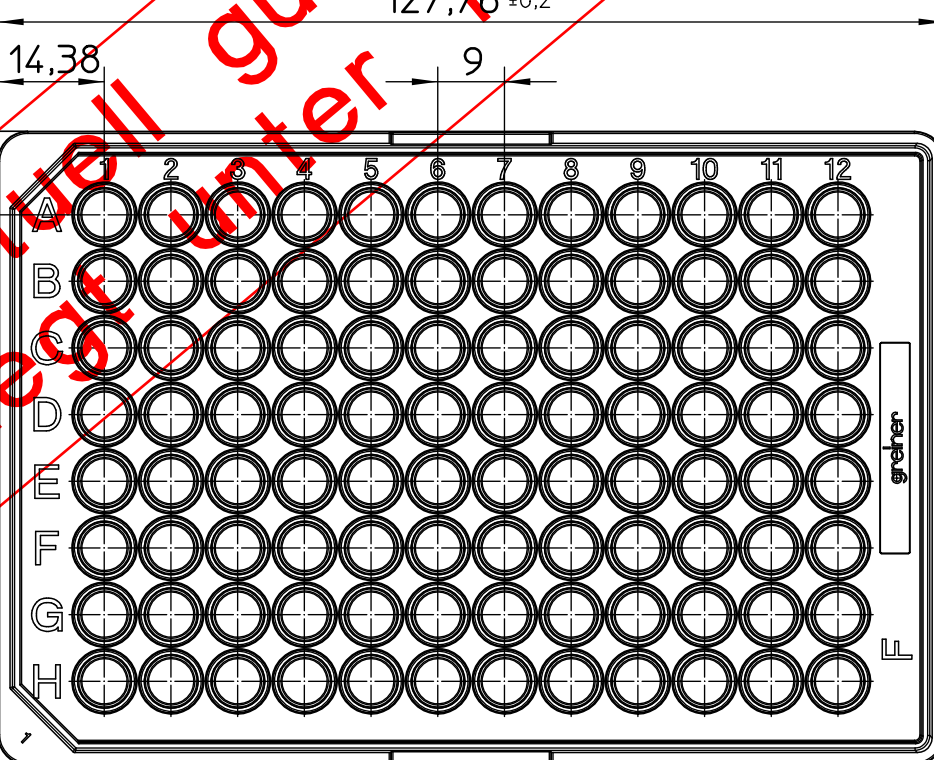

Curvature max. 0,2

127,76 ±0,2

Aktuelle gültige Zeichnung liegt unter 1802

"All dimensions in mm"

Customer drawing subject to change without notice!

Uncontrolled Copy

Prior Issue	Drawn	Approved	Released	CONFIDENTIAL: Information contained in this document or drawing is confidential and proprietary to Greiner Bio-One GmbH. This document may not be reproduced for any reason without written permission from Greiner Bio-One GmbH. All rights of design, invention, and copyright are reserved.
Revision 2	Date 2017/05/11	Date 2025/06/10	Date 2025/06/10	
Date 2021/09/29	Name schwarzej	Name kleber	Name Julian Steinhart	