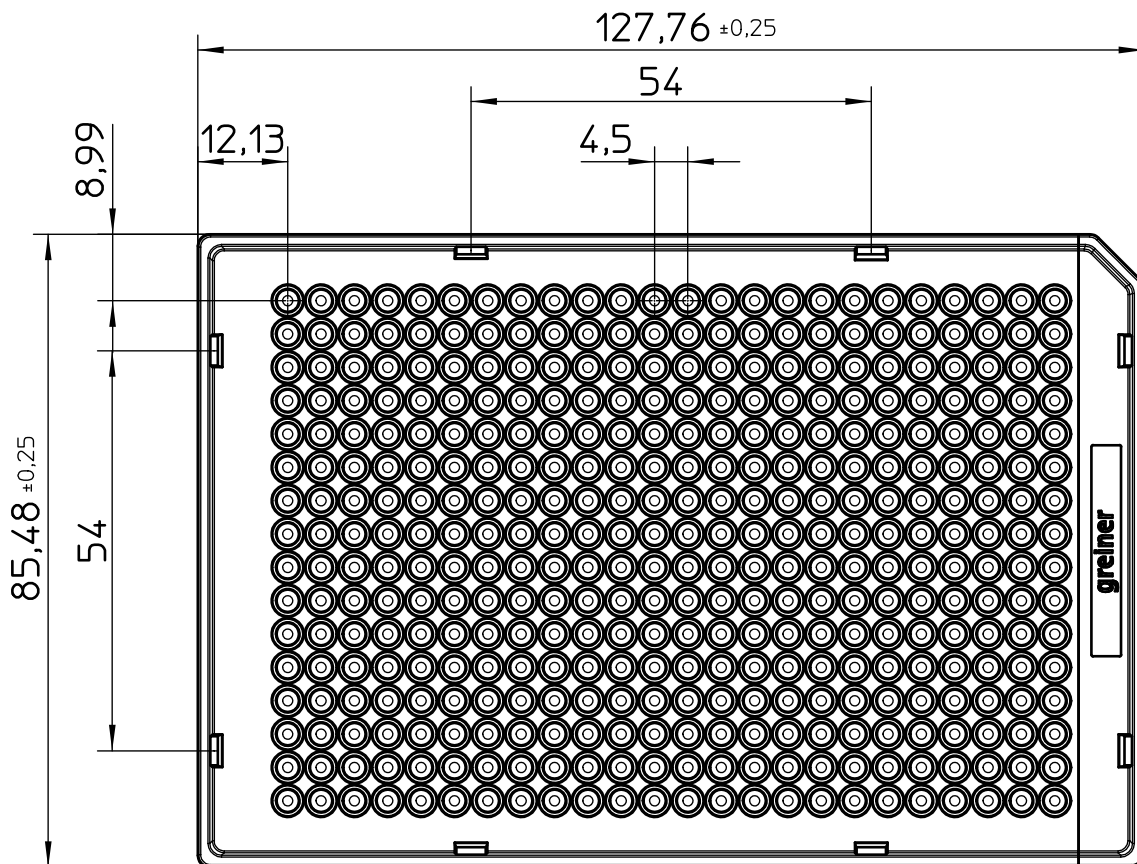

Curvature 0,3

"All dimensions in mm"

Customer drawing subject to change without notice!

Uncontrolled Copy

Prior Issue	Drawn	Approved	Released	CONFIDENTIAL: Information contained in this document or drawing is confidential and proprietary to Greiner Bio-One GmbH. This document may not be reproduced for any reason without written permission from Greiner Bio-One GmbH. All rights of design, invention, and copyright are reserved.
Revision	Date 2010/12/22	Date 2020/11/16	Date 2020/11/16	
Date	Name forb	Name forb	Name sonntag	