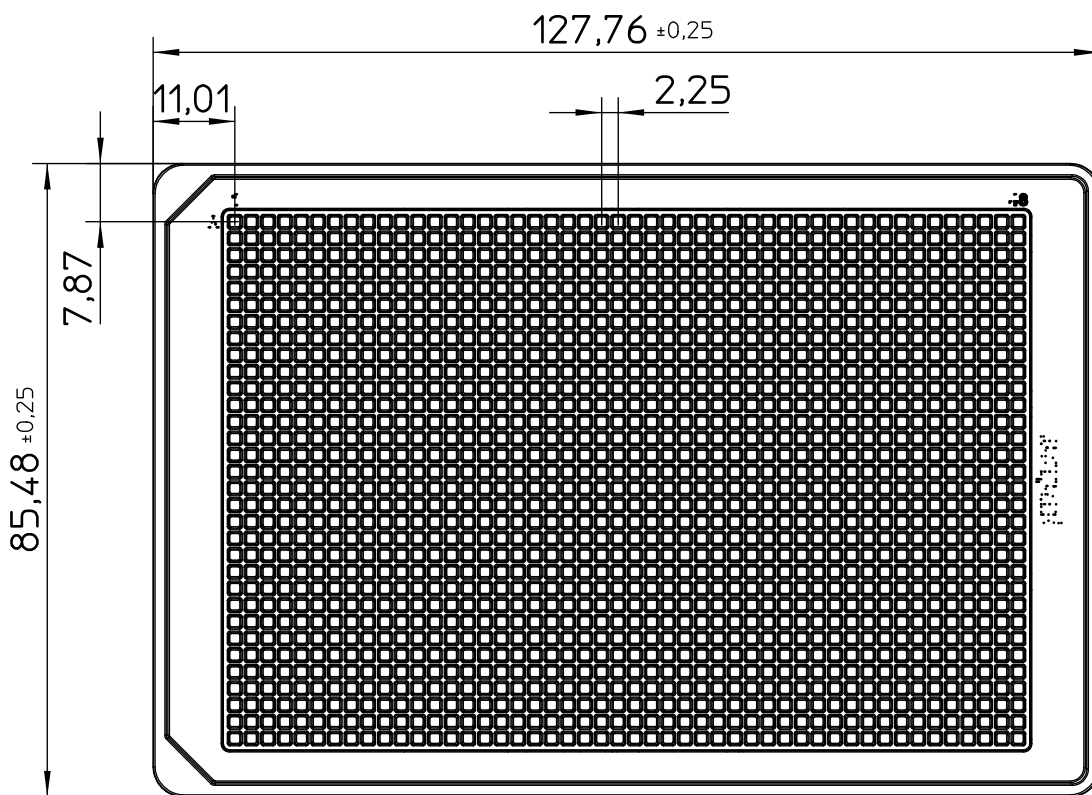

Curvature $+0,25$
0

"All dimensions in mm"

Customer drawing subject to change without notice!

Uncontrolled Copy

Prior Issue	Drawn	Approved	Released	CONFIDENTIAL: Information contained in this document or drawing is confidential and proprietary to Greiner Bio-One GmbH. This document may not be reproduced for any reason without written permission from Greiner Bio-One GmbH. All rights of design, invention, and copyright are reserved.
Revision 5	Date 2012/04/11	Date 2021/10/13	Date 2021/10/13	
Date 2016/06/03	Name forb	Name forb	Name schwarzj	