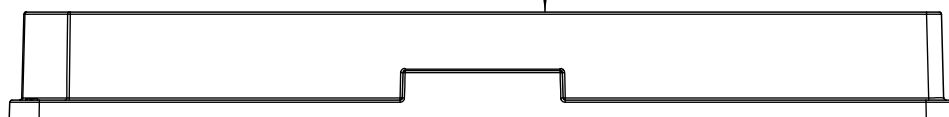

Curvature  $\updownarrow$  Max.Diff: 0.25

"All dimensions in mm"

Customer drawing subject to change without notice!

Uncontrolled Copy

Prior Issue	Drawn	Approved	Released	CONFIDENTIAL: Information contained in this document or drawing is confidential and proprietary to Greiner Bio-One GmbH. This document may not be reproduced for any reason without written permission from Greiner Bio-One GmbH. All rights of design, invention, and copyright are reserved.
Revision 1	Date 2018/04/26	Date 2021/09/29	Date 2021/09/29	
Date 2018/04/26	Name forb	Name forb	Name schwarzj	