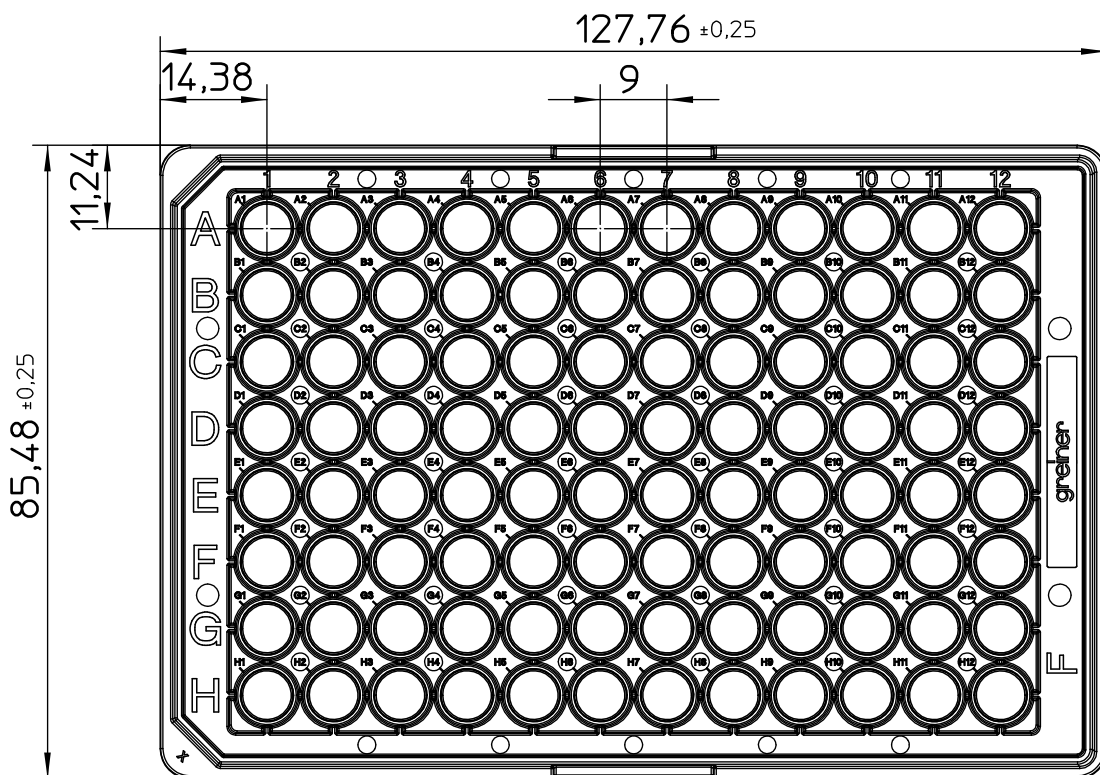

Curvature  $\updownarrow$  Max.Diff: 0.25

"All dimensions in mm"

Customer drawing subject to change without notice!

Uncontrolled Copy

Prior Issue	Drawn	Approved	Released	CONFIDENTIAL: Information contained in this document or drawing is confidential and proprietary to Greiner Bio-One GmbH. This document may not be reproduced for any reason without written permission from Greiner Bio-One GmbH. All rights of design, invention, and copyright are reserved.
Revision 1	Date 2018/04/26	Date 2021/09/29	Date 2021/09/29	
Date 2018/04/26	Name forb	Name forb	Name schwarzj	