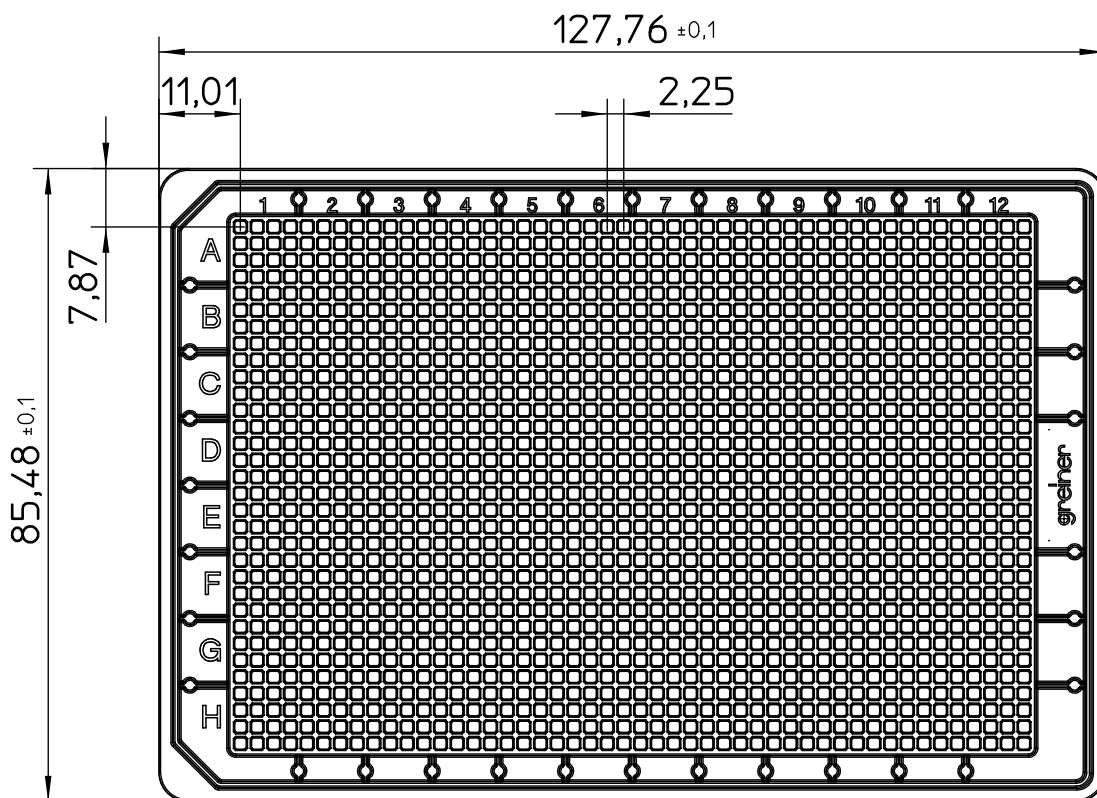

Curvature +0,1
-0,1

"All dimensions in mm"

Customer drawing subject to change without notice!

Uncontrolled Copy

Prior Issue	Drawn	Approved	Released	CONFIDENTIAL: Information contained in this document or drawing is confidential and proprietary to Greiner Bio-One GmbH. This document may not be reproduced for any reason without written permission from Greiner Bio-One GmbH. All rights of design, invention, and copyright are reserved.
Revision 4	Date 2014/05/09	Date 2021/12/06	Date 2022/11/07	
Date 2017/02/13	Name schwarzej	Name forb	Name kleber	