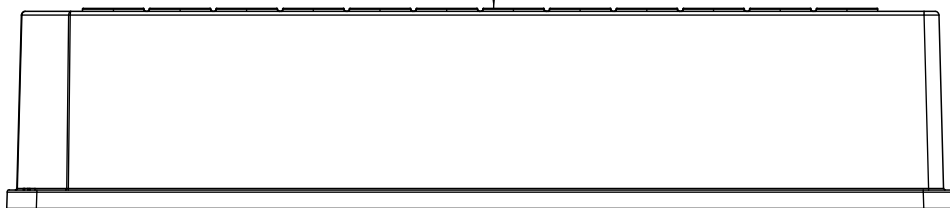

Curvature  $+0,2$   
0

"All dimensions in mm"

Customer drawing subject to change without notice!

Uncontrolled Copy

Prior Issue	Drawn	Approved	Released	CONFIDENTIAL: Information contained in this document or drawing is confidential and proprietary to Greiner Bio-One GmbH. This document may not be reproduced for any reason without written permission from Greiner Bio-One GmbH. All rights of design, invention, and copyright are reserved.
Revision	Date 2011/09/05	Date 2020/08/10	Date 2020/08/10	
Date	Name forb	Name schwarzj	Name sonntag	