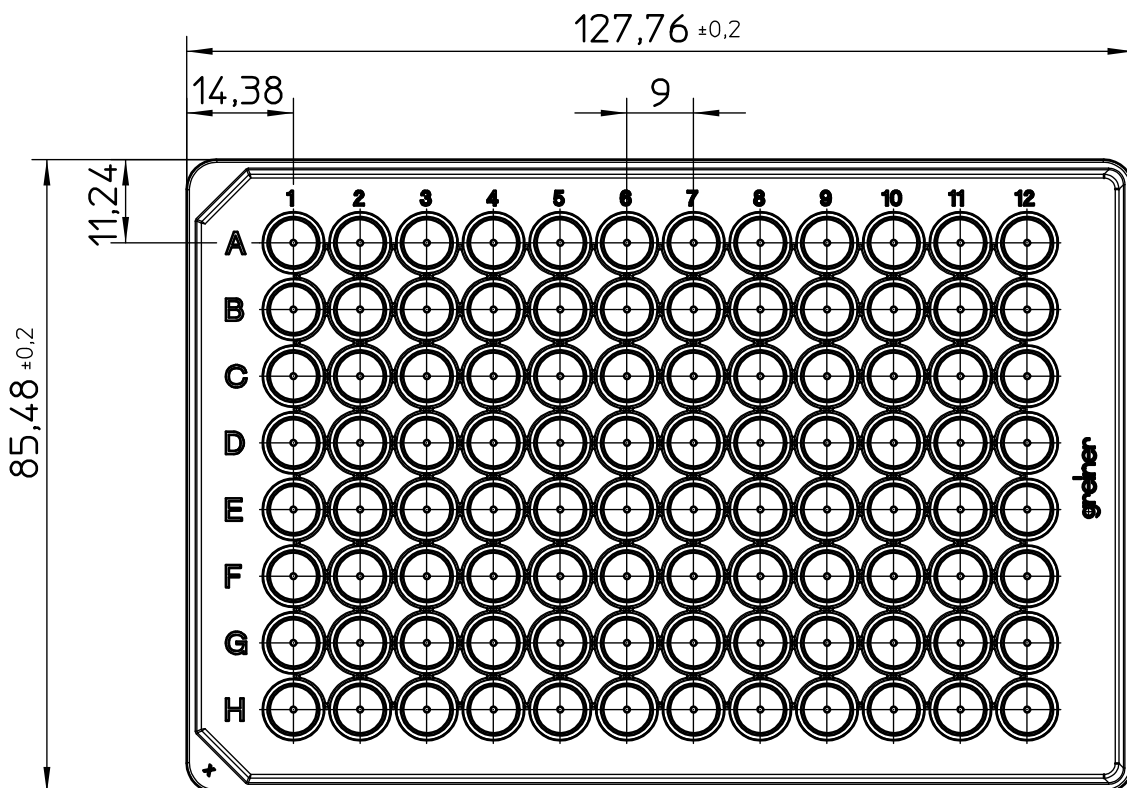

Curvature  $+0,2$   
0

"All dimensions in mm"

Customer drawing subject to change without notice!

Uncontrolled Copy

Prior Issue	Drawn	Approved	Released	CONFIDENTIAL: Information contained in this document or drawing is confidential and proprietary to Greiner Bio-One GmbH. This document may not be reproduced for any reason without written permission from Greiner Bio-One GmbH. All rights of design, invention, and copyright are reserved.
Revision	Date 2011/09/05	Date 2020/08/10	Date 2020/08/10	
Date	Name forb	Name schwarzj	Name sonntag	