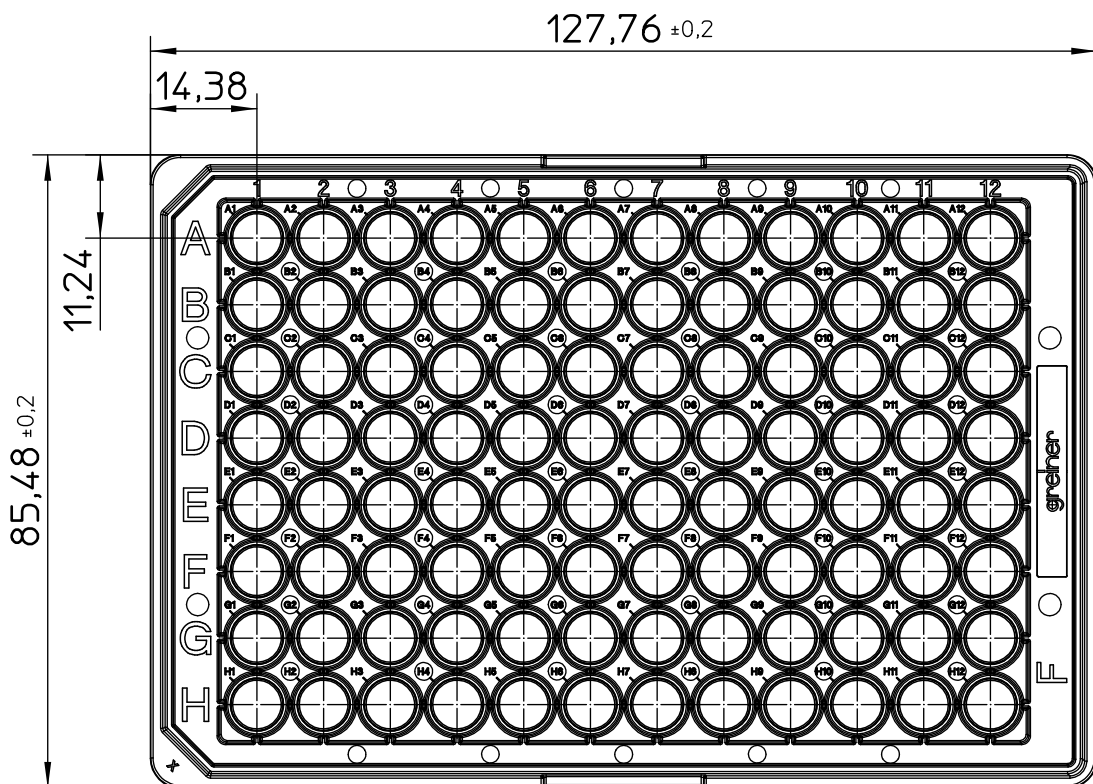

Curvature max.0,2

"All dimensions in mm"

Customer drawing subject to change without notice!

Uncontrolled Copy

Prior Issue	Drawn	Approved	Released	CONFIDENTIAL: Information contained in this document or drawing is confidential and proprietary to Greiner Bio-One GmbH. This document may not be reproduced for any reason without written permission from Greiner Bio-One GmbH. All rights of design, invention, and copyright are reserved.
Revision 2	Date 2011/05/03	Date 2021/09/27	Date 2021/09/27	
Date 2015/01/22	Name forb	Name forb	Name schwarzj	