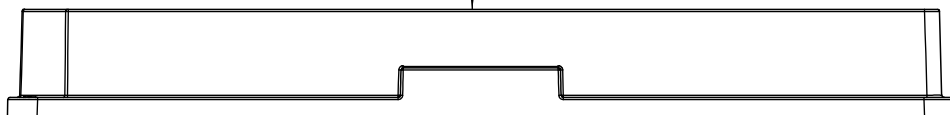

Curvature max.0,2

"All dimensions in mm"

Customer drawing subject to change without notice!

Uncontrolled Copy

Prior Issue	Drawn	Approved	Released	CONFIDENTIAL: Information contained in this document or drawing is confidential and proprietary to Greiner Bio-One GmbH. This document may not be reproduced for any reason without written permission from Greiner Bio-One GmbH. All rights of design, invention, and copyright are reserved.
Revision 2	Date 2011/05/03	Date 2021/09/27	Date 2021/09/27	
Date 2015/01/22	Name forb	Name forb	Name schwarzj	