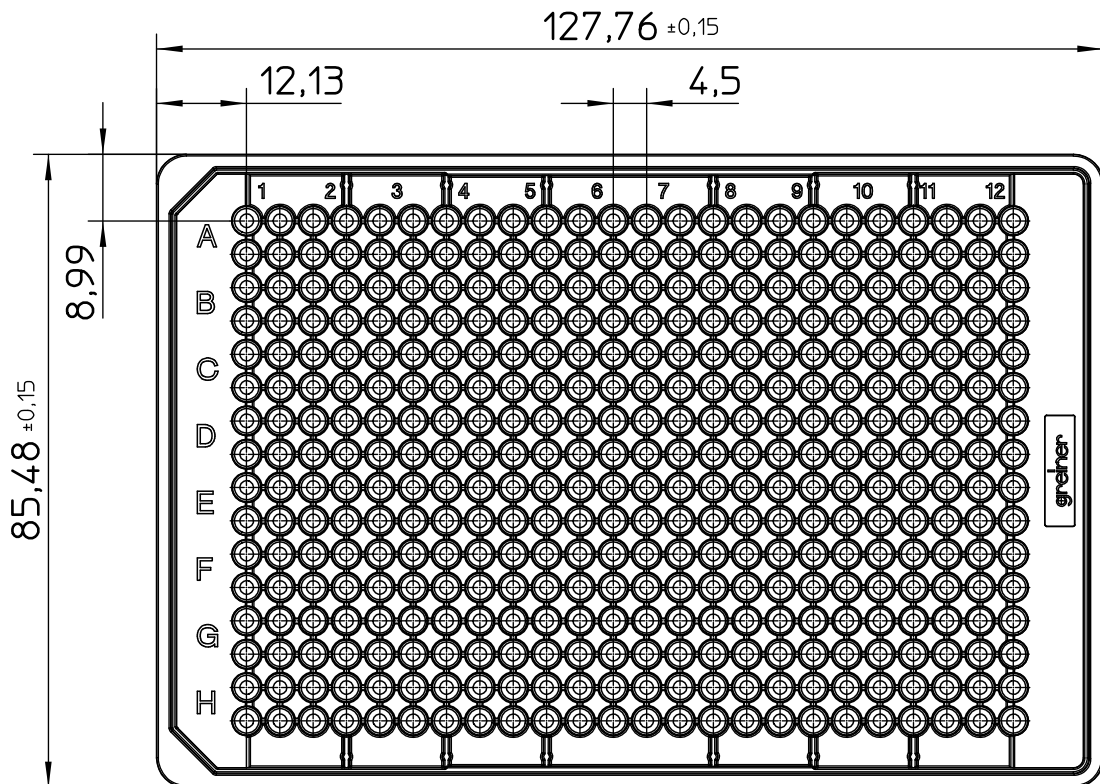

Curvature +0,15
-0,15

"All dimensions in mm"

Customer drawing subject to change without notice!

Uncontrolled Copy

Prior Issue	Drawn	Approved	Released	CONFIDENTIAL: Information contained in this document or drawing is confidential and proprietary to Greiner Bio-One GmbH. This document may not be reproduced for any reason without written permission from Greiner Bio-One GmbH. All rights of design, invention, and copyright are reserved.
Revision 5	Date 2011/03/25	Date 2021/06/07	Date 2021/10/14	
Date 2018/10/24	Name forb	Name forb	Name schwarzj	