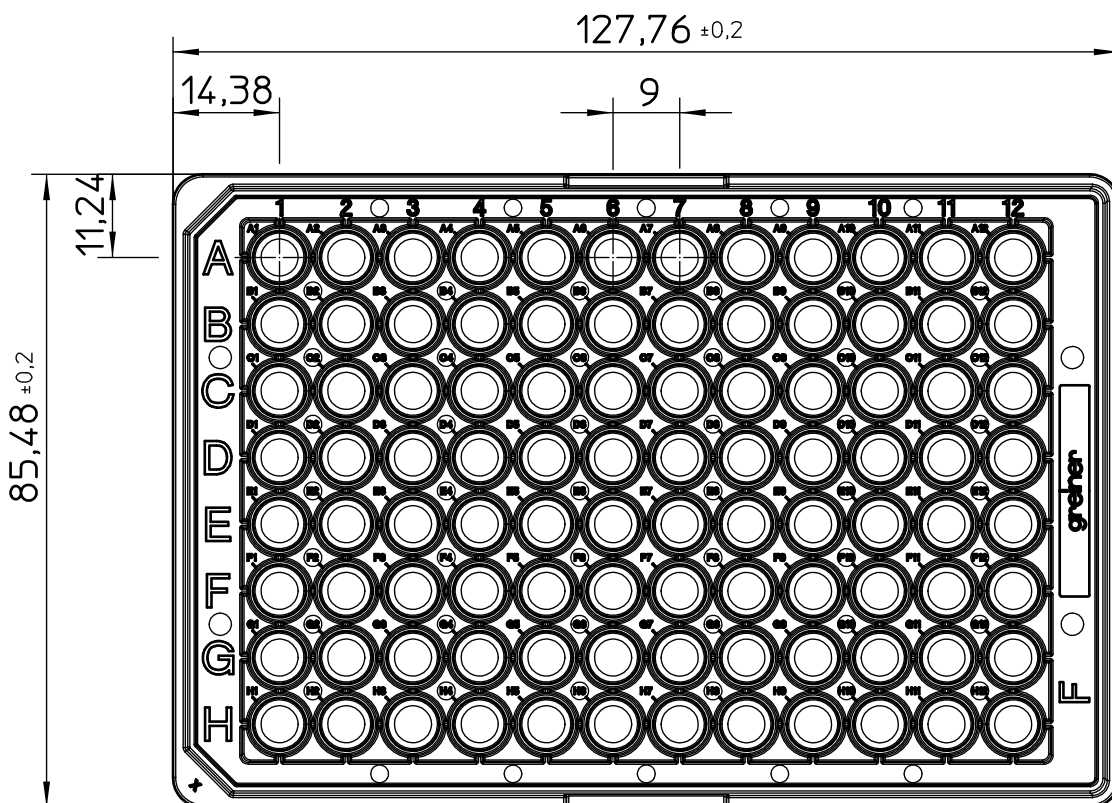

Curvature max.0,2

"All dimensions in mm"

Customer drawing subject to change without notice!

Uncontrolled Copy

Prior Issue	Drawn	Approved	Released	CONFIDENTIAL: Information contained in this document or drawing is confidential and proprietary to Greiner Bio-One GmbH. This document may not be reproduced for any reason without written permission from Greiner Bio-One GmbH. All rights of design, invention, and copyright are reserved.
Revision 4	Date 2011/06/17	Date 2023/04/19	Date 2023/04/19	
Date 2022/11/14	Name forb	Name forb	Name kleber	