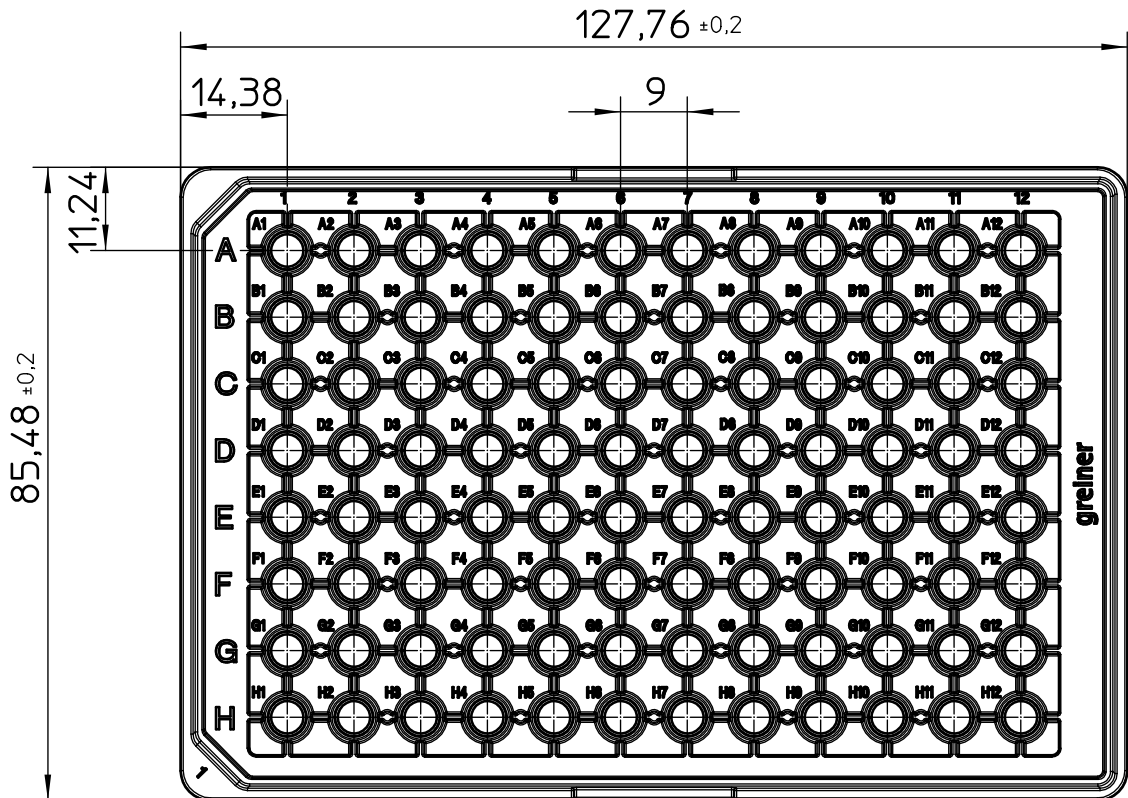

Curvature max. 0,20

"All dimensions in mm"

Customer drawing subject to change without notice!

Uncontrolled Copy

Prior Issue	Drawn	Approved	Released	CONFIDENTIAL: Information contained in this document or drawing is confidential and proprietary to Greiner Bio-One GmbH. This document may not be reproduced for any reason without written permission from Greiner Bio-One GmbH. All rights of design, invention, and copyright are reserved.
Revision 3	Date 2015/03/19	Date 2022/11/09	Date 2022/11/09	
Date 2020/02/20	Name forb	Name forb	Name kleber	