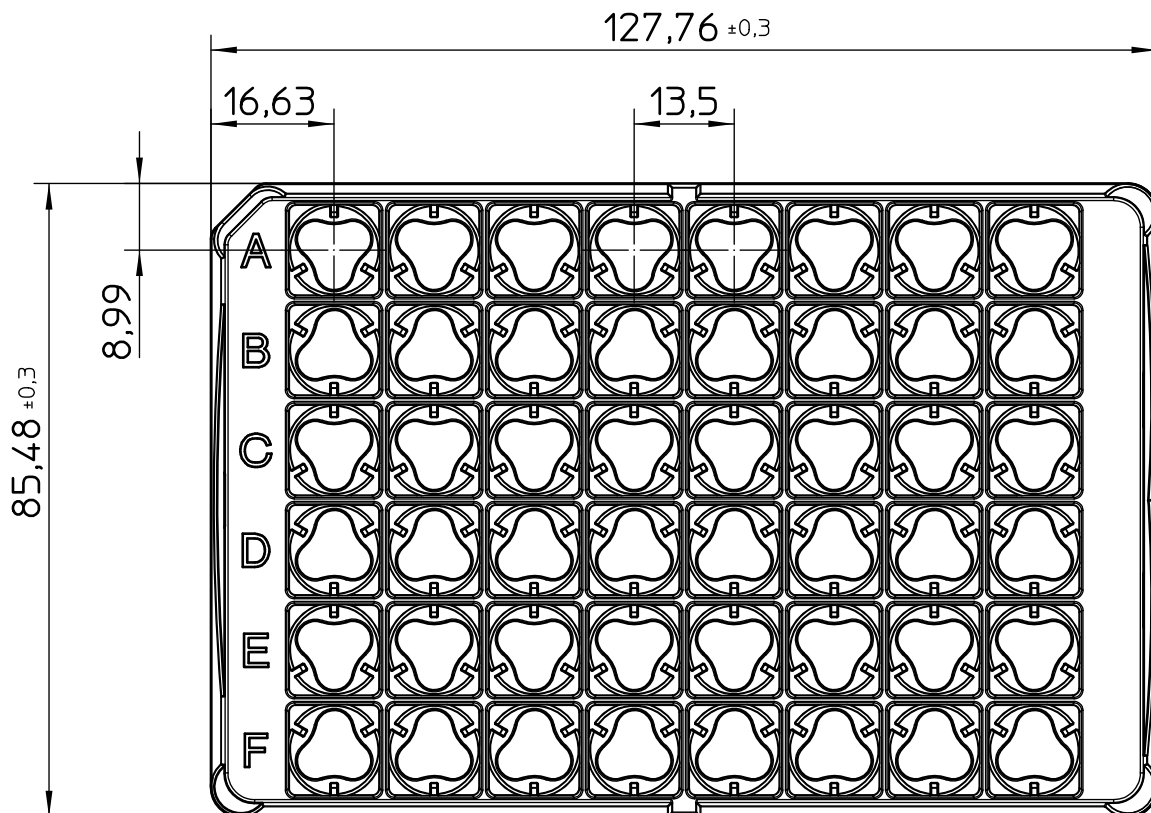

Valid for Item-No.: 803202, 803202-128, 803202-2DG, 803277, 803242

Item-No. 803242 is light blue

"All dimensions in mm"

Customer drawing subject to change without notice!

Uncontrolled Copy

Prior Issue	Drawn	Approved	Released	CONFIDENTIAL: Information contained in this document or drawing is confidential and proprietary to Greiner Bio-One GmbH. This document may not be reproduced for any reason without written permission from Greiner Bio-One GmbH. All rights of design, invention, and copyright are reserved.
Revision 7	Date 2011/09/07	Date 2022/11/04	Date 2022/11/07	
Date 2020/05/04	Name forb	Name forb	Name kleber	

Valid for Item-No.: 803202, 803202-128, 803202-2DG, 803277, 803242

Item - No. 803242 is light blue

"All dimensions in mm"

Customer drawing subject to change without notice!

Uncontrolled Copy

Prior Issue	Drawn	Approved	Released	CONFIDENTIAL: Information contained in this document or drawing is confidential and proprietary to Greiner Bio-One GmbH. This document may not be reproduced for any reason without written permission from Greiner Bio-One GmbH. All rights of design, invention, and copyright are reserved.
Revision 7	Date 2011/09/07	Date 2022/11/04	Date 2022/11/07	
Date 2020/05/04	Name forb	Name forb	Name kleber	