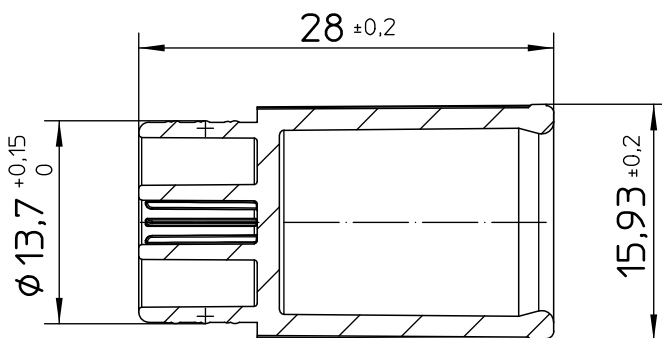

Valid for Item-No.: 420161, 420180

Material:
timber with cotton

"All dimensions in mm"

Customer drawing subject to change without notice!

Uncontrolled Copy

Prior Issue	Drawn	Approved	Released	CONFIDENTIAL: Information contained in this document or drawing is confidential and proprietary to Greiner Bio-One GmbH. This document may not be reproduced for any reason without written permission from Greiner Bio-One GmbH. All rights of design, invention, and copyright are reserved.
Revision	Date	Date	Date	
5	2011/06/15	2022/01/24	2022/02/17	
Date	Name	Name	Name	
2019/03/11	forb	forb	schwarzj	

Valid for Item-No.: 420161, 420180

"All dimensions in mm"

Customer drawing subject to change without notice!

Uncontrolled Copy

Prior Issue	Drawn	Approved	Released	CONFIDENTIAL: Information contained in this document or drawing is confidential and proprietary to Greiner Bio-One GmbH. This document may not be reproduced for any reason without written permission from Greiner Bio-One GmbH. All rights of design, invention, and copyright are reserved.
Revision	Date	Date	Date	
5	2011/06/15	2022/01/24	2022/02/17	
Date	Name	Name	Name	
2019/03/11	forb	forb	schwarzj	