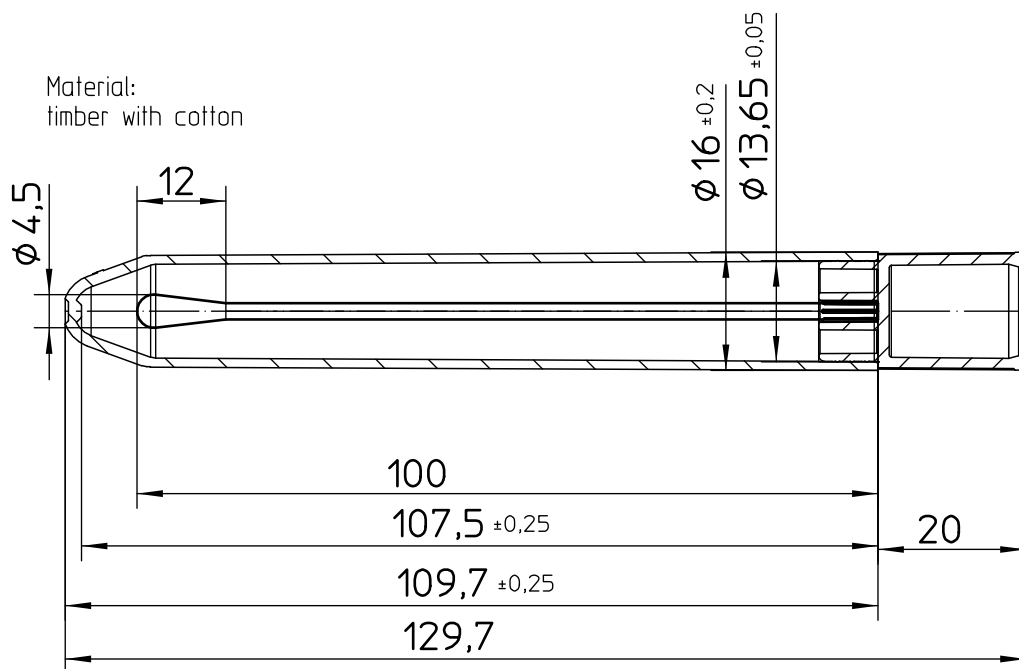

Valid for Item-No.: 420161, 420180

Material:
timber with cotton

"All dimensions in mm"

Customer drawing subject to change without notice!

Uncontrolled Copy

Prior Issue	Drawn	Approved	Released	CONFIDENTIAL: Information contained in this document or drawing is confidential and proprietary to Greiner Bio-One GmbH. This document may not be reproduced for any reason without written permission from Greiner Bio-One GmbH. All rights of design, invention, and copyright are reserved.
Revision	Date	Date	Date	
5	2011/06/15	2022/01/24	2022/02/17	
Date	Name	Name	Name	
2019/03/11	forb	forb	schwarzj	

Valid for Item-No.: 420161, 420180

"All dimensions in mm"

Customer drawing subject to change without notice!

Uncontrolled Copy

Prior Issue	Drawn	Approved	Released	CONFIDENTIAL: Information contained in this document or drawing is confidential and proprietary to Greiner Bio-One GmbH. This document may not be reproduced for any reason without written permission from Greiner Bio-One GmbH. All rights of design, invention, and copyright are reserved.
Revision	Date	Date	Date	
5	2011/06/15	2022/01/24	2022/02/17	
Date	Name	Name	Name	
2019/03/11	forb	forb	schwarzj	