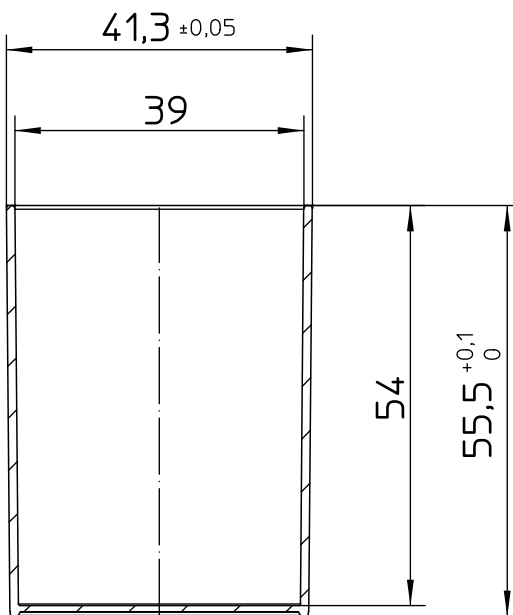

Valid for Item-No.: 223101, 223111

Schnitt A-A

D1

"All dimensions in mm"

Customer drawing subject to change without notice!

Uncontrolled Copy

Prior Issue	Drawn	Approved	Released	CONFIDENTIAL: Information contained in this document or drawing is confidential and proprietary to Greiner Bio-One GmbH. This document may not be reproduced for any reason without written permission from Greiner Bio-One GmbH. All rights of design, invention, and copyright are reserved.
Revision	Date 2024/05/22	Date 2024/05/22	Date 2024/05/22	
Date	Name kleber	Name kleber	Name kessler	