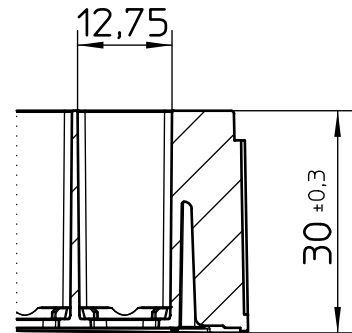

Valid for Item-No.: 803202, 803202-128, 803202-2DG, 803277, 803242

Item-No. 803242 is light blue

"All dimensions in mm"

Customer drawing subject to change without notice!

Uncontrolled Copy

Prior Issue	Drawn	Approved	Released	CONFIDENTIAL: Information contained in this document or drawing is confidential and proprietary to Greiner Bio-One GmbH. This document may not be reproduced for any reason without written permission from Greiner Bio-One GmbH. All rights of design, invention, and copyright are reserved.
Revision 7	Date 2011/09/07	Date 2022/11/04	Date 2022/11/07	
Date 2020/05/04	Name forb	Name forb	Name kleber	

Valid for Item-No.: 803202, 803202-128, 803202-2DG, 803277, 803242

Item - No. 803242 is light blue

"All dimensions in mm"

Customer drawing subject to change without notice!

Uncontrolled Copy

Prior Issue	Drawn	Approved	Released	CONFIDENTIAL: Information contained in this document or drawing is confidential and proprietary to Greiner Bio-One GmbH. This document may not be reproduced for any reason without written permission from Greiner Bio-One GmbH. All rights of design, invention, and copyright are reserved.
Revision 7	Date 2011/09/07	Date 2022/11/04	Date 2022/11/07	
Date 2020/05/04	Name forb	Name forb	Name kleber	

Valid for Item-No.: 803202, 803202-128, 803202-2DG, 803277, 803242

Item - No. 803242 is light blue

"All dimensions in mm"

Customer drawing subject to change without notice!

Uncontrolled Copy

Prior Issue	Drawn	Approved	Released	CONFIDENTIAL: Information contained in this document or drawing is confidential and proprietary to Greiner Bio-One GmbH. This document may not be reproduced for any reason without written permission from Greiner Bio-One GmbH. All rights of design, invention, and copyright are reserved.
Revision	Date	Date	Date	
7	2011/09/07	2022/11/04	2022/11/07	
Date	Name	Name	Name	
2020/05/04	forb	forb	kleber	