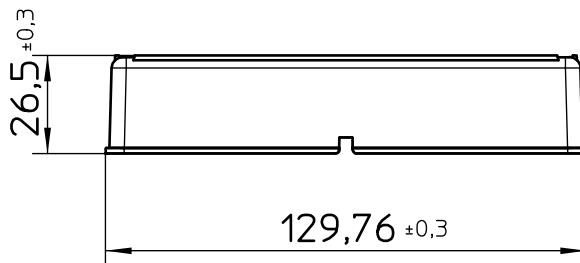

Valid for Item-No.: 803202, 803202-128, 803202-2DG, 803277, 803242

Item-No. 803242 is light blue

"All dimensions in mm"

Customer drawing subject to change without notice!

Uncontrolled Copy

Prior Issue	Drawn	Approved	Released	CONFIDENTIAL: Information contained in this document or drawing is confidential and proprietary to Greiner Bio-One GmbH. This document may not be reproduced for any reason without written permission from Greiner Bio-One GmbH. All rights of design, invention, and copyright are reserved.
Revision 7	Date 2011/09/07	Date 2022/11/04	Date 2022/11/07	
Date 2020/05/04	Name forb	Name forb	Name kleber	

Valid for Item-No.: 803202, 803202-128, 803202-2DG, 803277, 803242

Item - No. 803242 is light blue

"All dimensions in mm"

Customer drawing subject to change without notice!

Uncontrolled Copy

Prior Issue	Drawn	Approved	Released	CONFIDENTIAL: Information contained in this document or drawing is confidential and proprietary to Greiner Bio-One GmbH. This document may not be reproduced for any reason without written permission from Greiner Bio-One GmbH. All rights of design, invention, and copyright are reserved.
Revision 7	Date 2011/09/07	Date 2022/11/04	Date 2022/11/07	
Date 2020/05/04	Name forb	Name forb	Name kleber	

Valid for Item-No.: 803202, 803202-128, 803202-2DG, 803277, 803242

Item - No. 803242 is light blue

"All dimensions in mm"

Customer drawing subject to change without notice!

Uncontrolled Copy

Prior Issue	Drawn	Approved	Released	CONFIDENTIAL: Information contained in this document or drawing is confidential and proprietary to Greiner Bio-One GmbH. This document may not be reproduced for any reason without written permission from Greiner Bio-One GmbH. All rights of design, invention, and copyright are reserved.
Revision	Date	Date	Date	
7	2011/09/07	2022/11/04	2022/11/07	
Date	Name	Name	Name	
2020/05/04	forb	forb	kleber	