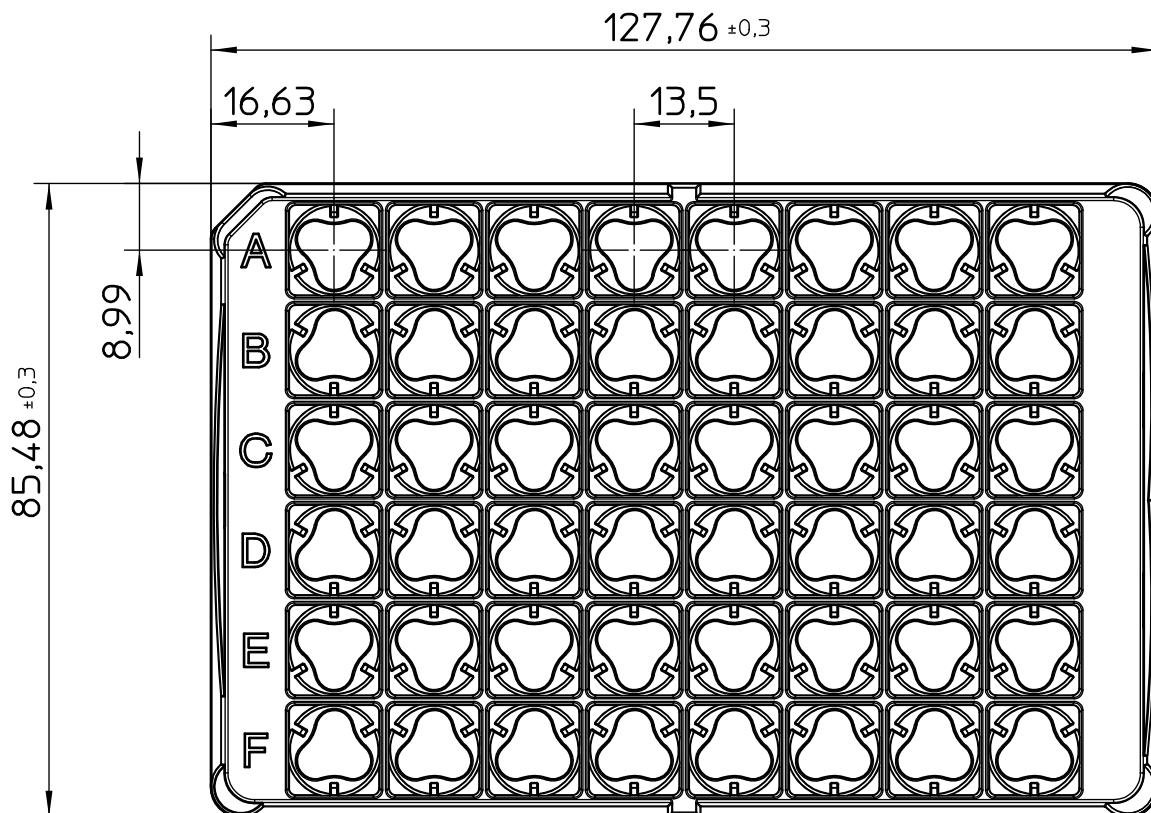

Valid for Item-No.: 803202, 803202-128, 803202-2DG, 803277, 803242

Item-No. 803242 is light blue

"All dimensions in mm"

Customer drawing subject to change without notice!

Uncontrolled Copy

Prior Issue	Drawn	Approved	Released	CONFIDENTIAL: Information contained in this document or drawing is confidential and proprietary to Greiner Bio-One GmbH. This document may not be reproduced for any reason without written permission from Greiner Bio-One GmbH. All rights of design, invention, and copyright are reserved.
Revision 7	Date 2011/09/07	Date 2022/11/04	Date 2022/11/07	
Date 2020/05/04	Name forb	Name forb	Name kleber	

Valid for Item-No.: 803202, 803202-128, 803202-2DG, 803277, 803242

Item - No. 803242 is light blue

"All dimensions in mm"

Customer drawing subject to change without notice!

Uncontrolled Copy

Prior Issue	Drawn	Approved	Released	CONFIDENTIAL: Information contained in this document or drawing is confidential and proprietary to Greiner Bio-One GmbH. This document may not be reproduced for any reason without written permission from Greiner Bio-One GmbH. All rights of design, invention, and copyright are reserved.
Revision 7	Date 2011/09/07	Date 2022/11/04	Date 2022/11/07	
Date 2020/05/04	Name forb	Name forb	Name kleber	

Valid for Item-No.: 803202, 803202-128, 803202-2DG, 803277, 803242

Item - No. 803242 is light blue

"All dimensions in mm"

Customer drawing subject to change without notice!

Uncontrolled Copy

Prior Issue	Drawn	Approved	Released	CONFIDENTIAL: Information contained in this document or drawing is confidential and proprietary to Greiner Bio-One GmbH. This document may not be reproduced for any reason without written permission from Greiner Bio-One GmbH. All rights of design, invention, and copyright are reserved.
Revision	Date	Date	Date	
7	2011/09/07	2022/11/04	2022/11/07	
Date	Name	Name	Name	
2020/05/04	forb	forb	kleber	