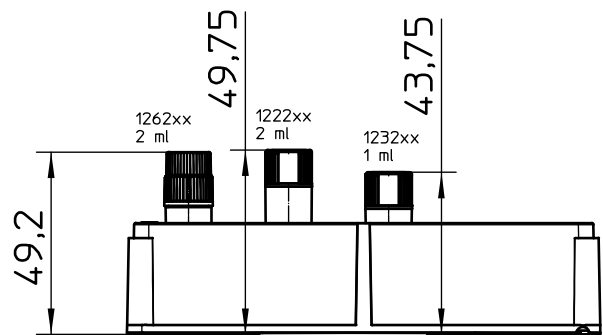

Valid for Item-No.: 803202, 803202-128, 803202-2DG, 803277, 803242

Item-No. 803242 is light blue

"All dimensions in mm"

Customer drawing subject to change without notice!

Uncontrolled Copy

Prior Issue	Drawn	Approved	Released	CONFIDENTIAL: Information contained in this document or drawing is confidential and proprietary to Greiner Bio-One GmbH. This document may not be reproduced for any reason without written permission from Greiner Bio-One GmbH. All rights of design, invention, and copyright are reserved.
Revision 7	Date 2011/09/07	Date 2022/11/04	Date 2022/11/07	
Date 2020/05/04	Name forb	Name forb	Name kleber	

Valid for Item-No.: 803202, 803202-128, 803202-2DG, 803277, 803242

Item - No. 803242 is light blue

"All dimensions in mm"

Customer drawing subject to change without notice!

Uncontrolled Copy

Prior Issue	Drawn	Approved	Released	CONFIDENTIAL: Information contained in this document or drawing is confidential and proprietary to Greiner Bio-One GmbH. This document may not be reproduced for any reason without written permission from Greiner Bio-One GmbH. All rights of design, invention, and copyright are reserved.
Revision 7	Date 2011/09/07	Date 2022/11/04	Date 2022/11/07	
Date 2020/05/04	Name forb	Name forb	Name kleber	

Valid for Item-No.: 803202, 803202-128, 803202-2DG, 803277, 803242

Item - No. 803242 is light blue

"All dimensions in mm"

Customer drawing subject to change without notice!

Uncontrolled Copy

Prior Issue	Drawn	Approved	Released	CONFIDENTIAL: Information contained in this document or drawing is confidential and proprietary to Greiner Bio-One GmbH. This document may not be reproduced for any reason without written permission from Greiner Bio-One GmbH. All rights of design, invention, and copyright are reserved.
Revision	Date	Date	Date	
7	2011/09/07	2022/11/04	2022/11/07	
Date	Name	Name	Name	
2020/05/04	forb	forb	kleber	