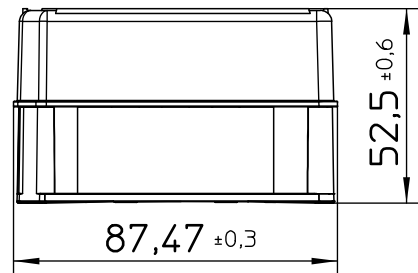

Valid for Item-No.: 803202, 803202-128, 803202-2DG, 803277, 803242

Item-No. 803242 is light blue

"All dimensions in mm"

Customer drawing subject to change without notice!

Uncontrolled Copy

Prior Issue	Drawn	Approved	Released	CONFIDENTIAL: Information contained in this document or drawing is confidential and proprietary to Greiner Bio-One GmbH. This document may not be reproduced for any reason without written permission from Greiner Bio-One GmbH. All rights of design, invention, and copyright are reserved.
Revision 7	Date 2011/09/07	Date 2022/11/04	Date 2022/11/07	
Date 2020/05/04	Name forb	Name forb	Name kleber	

Valid for Item-No.: 803202, 803202-128, 803202-2DG, 803277, 803242

Item - No. 803242 is light blue

"All dimensions in mm"

Customer drawing subject to change without notice!

Uncontrolled Copy

Prior Issue	Drawn	Approved	Released	CONFIDENTIAL: Information contained in this document or drawing is confidential and proprietary to Greiner Bio-One GmbH. This document may not be reproduced for any reason without written permission from Greiner Bio-One GmbH. All rights of design, invention, and copyright are reserved.
Revision 7	Date 2011/09/07	Date 2022/11/04	Date 2022/11/07	
Date 2020/05/04	Name forb	Name forb	Name kleber	

Valid for Item-No.: 803202, 803202-128, 803202-2DG, 803277, 803242

Item - No. 803242 is light blue

"All dimensions in mm"

Customer drawing subject to change without notice!

Uncontrolled Copy

Prior Issue	Drawn	Approved	Released	CONFIDENTIAL: Information contained in this document or drawing is confidential and proprietary to Greiner Bio-One GmbH. This document may not be reproduced for any reason without written permission from Greiner Bio-One GmbH. All rights of design, invention, and copyright are reserved.
Revision	Date	Date	Date	
7	2011/09/07	2022/11/04	2022/11/07	
Date	Name	Name	Name	
2020/05/04	forb	forb	kleber	