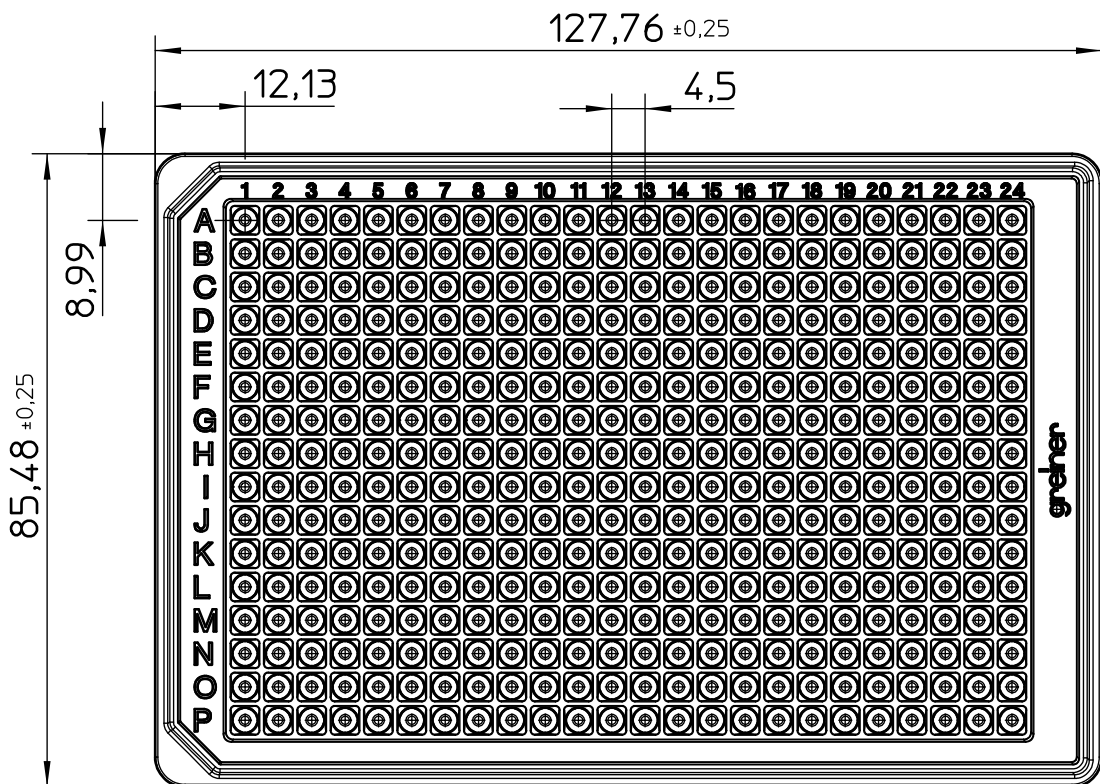

Curvature \updownarrow Max.Diff 0.25

"All dimensions in mm"

Customer drawing subject to change without notice!

Uncontrolled Copy

Prior Issue	Drawn	Approved	Released	CONFIDENTIAL: Information contained in this document or drawing is confidential and proprietary to Greiner Bio-One GmbH. This document may not be reproduced for any reason without written permission from Greiner Bio-One GmbH. All rights of design, invention, and copyright are reserved.
Revision 5	Date 2010/12/21	Date 2021/10/12	Date 2021/10/12	
Date 2018/03/26	Name forb	Name forb	Name schwarzj	