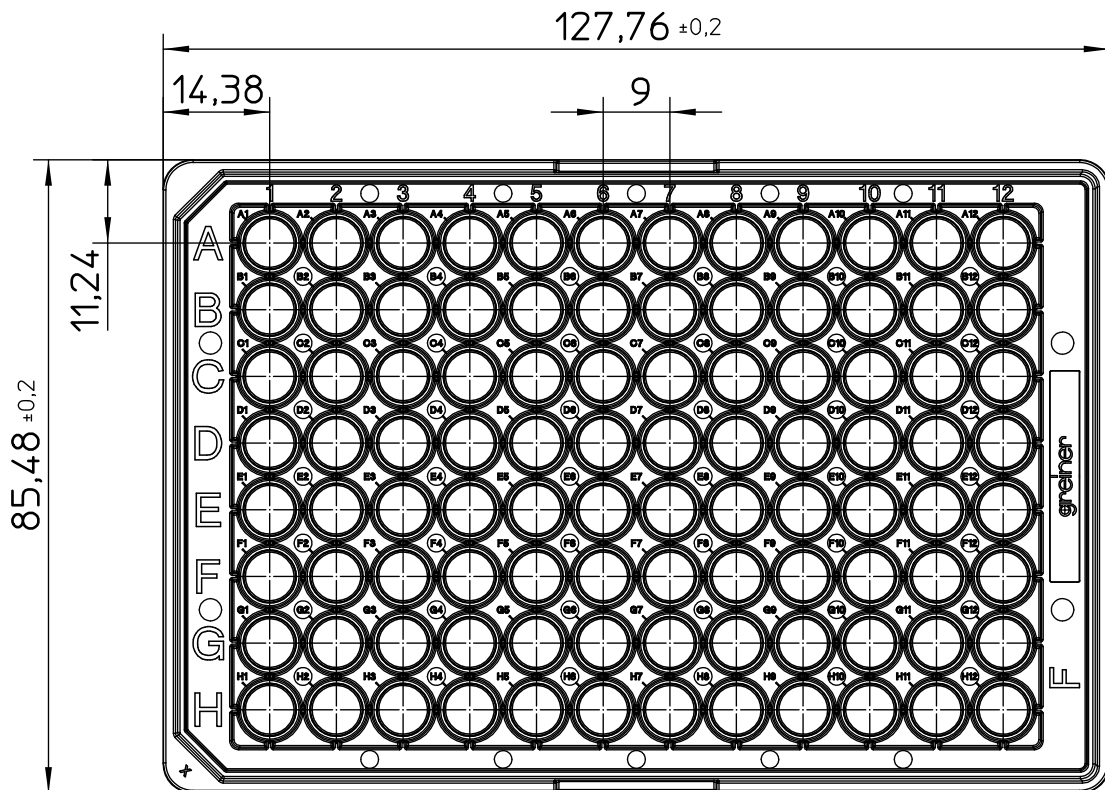

Curvature max.0,2

"All dimensions in mm"

Customer drawing subject to change without notice!

Uncontrolled Copy

Prior Issue	Drawn	Approved	Released	CONFIDENTIAL: Information contained in this document or drawing is confidential and proprietary to Greiner Bio-One GmbH. This document may not be reproduced for any reason without written permission from Greiner Bio-One GmbH. All rights of design, invention, and copyright are reserved.
Revision 3	Date 2011/05/30	Date 2021/09/27	Date 2021/09/27	
Date 2017/05/11	Name forb	Name forb	Name schwarzj	