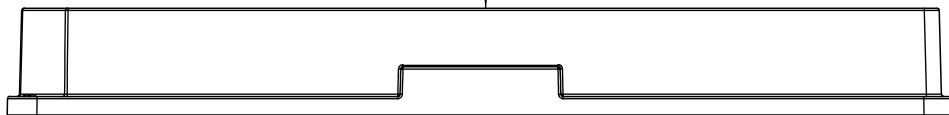

Curvature max.0,2

"All dimensions in mm"

Customer drawing subject to change without notice!

Uncontrolled Copy

Prior Issue	Drawn	Approved	Released	CONFIDENTIAL: Information contained in this document or drawing is confidential and proprietary to Greiner Bio-One GmbH. This document may not be reproduced for any reason without written permission from Greiner Bio-One GmbH. All rights of design, invention, and copyright are reserved.
Revision 3	Date 2011/05/30	Date 2021/09/27	Date 2021/09/27	
Date 2017/05/11	Name forb	Name forb	Name schwarzj	